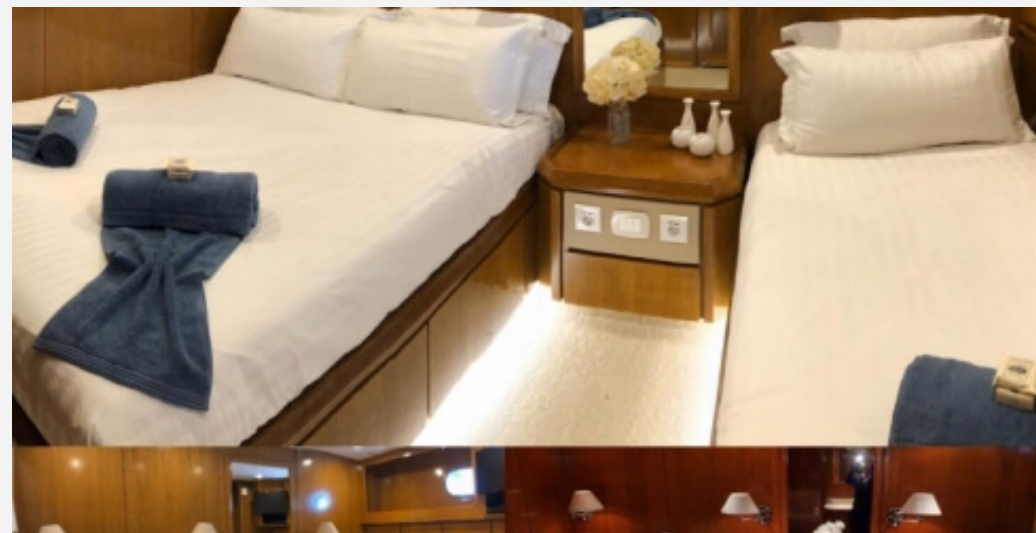

31.00 M / 101'70"