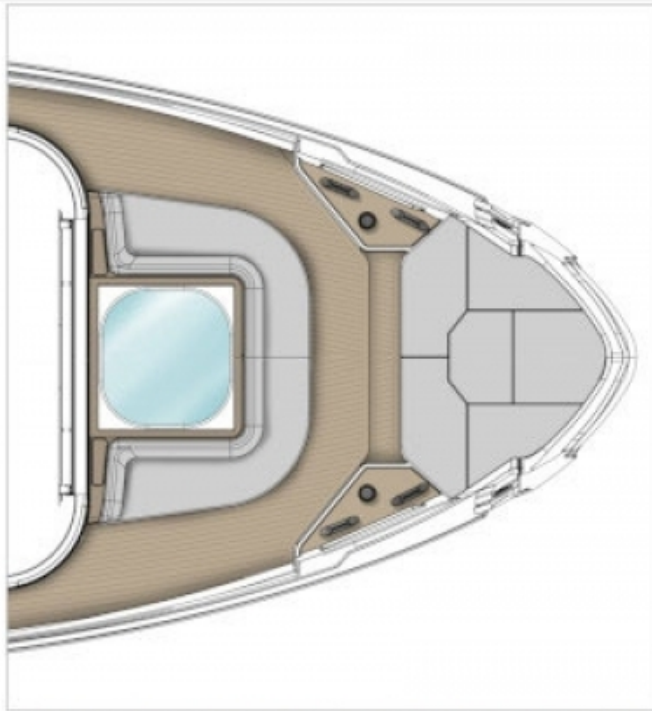

ALL SEASON TERRACE OPT 1