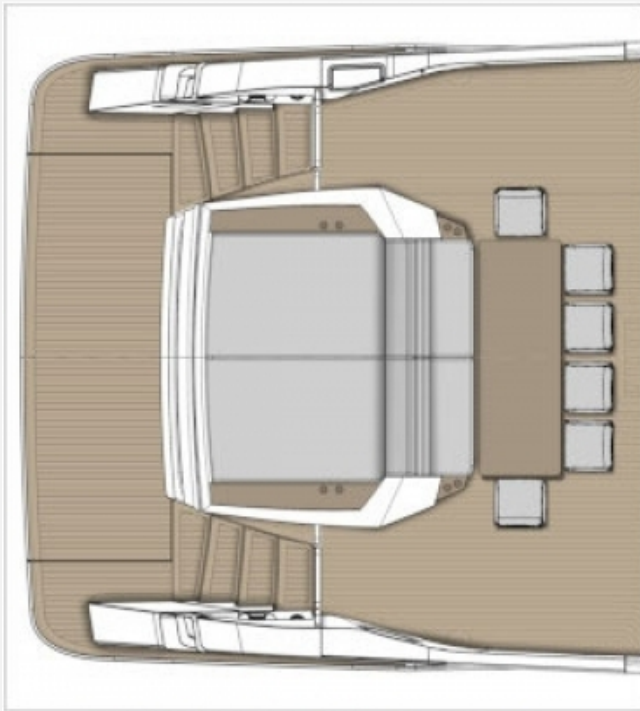

COCKPIT AREA OPT