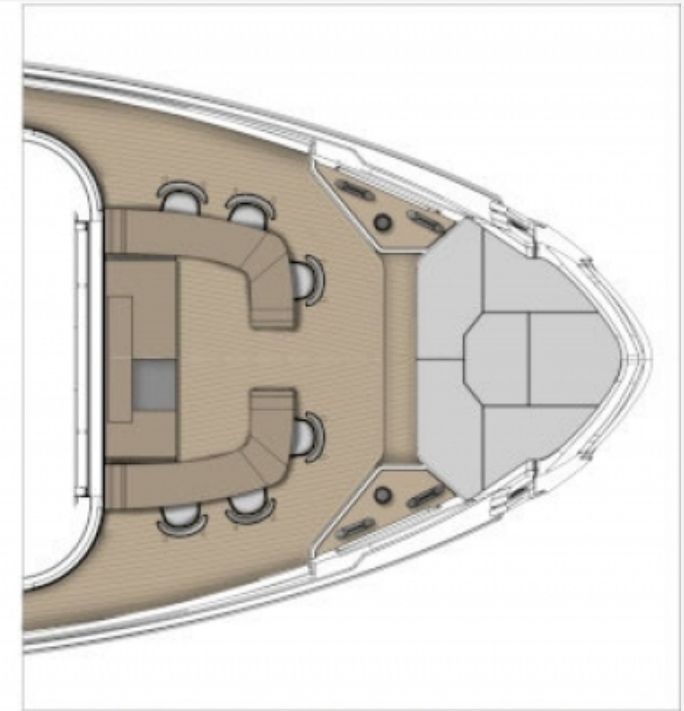

ALL SEASON TERRACE OPT 2