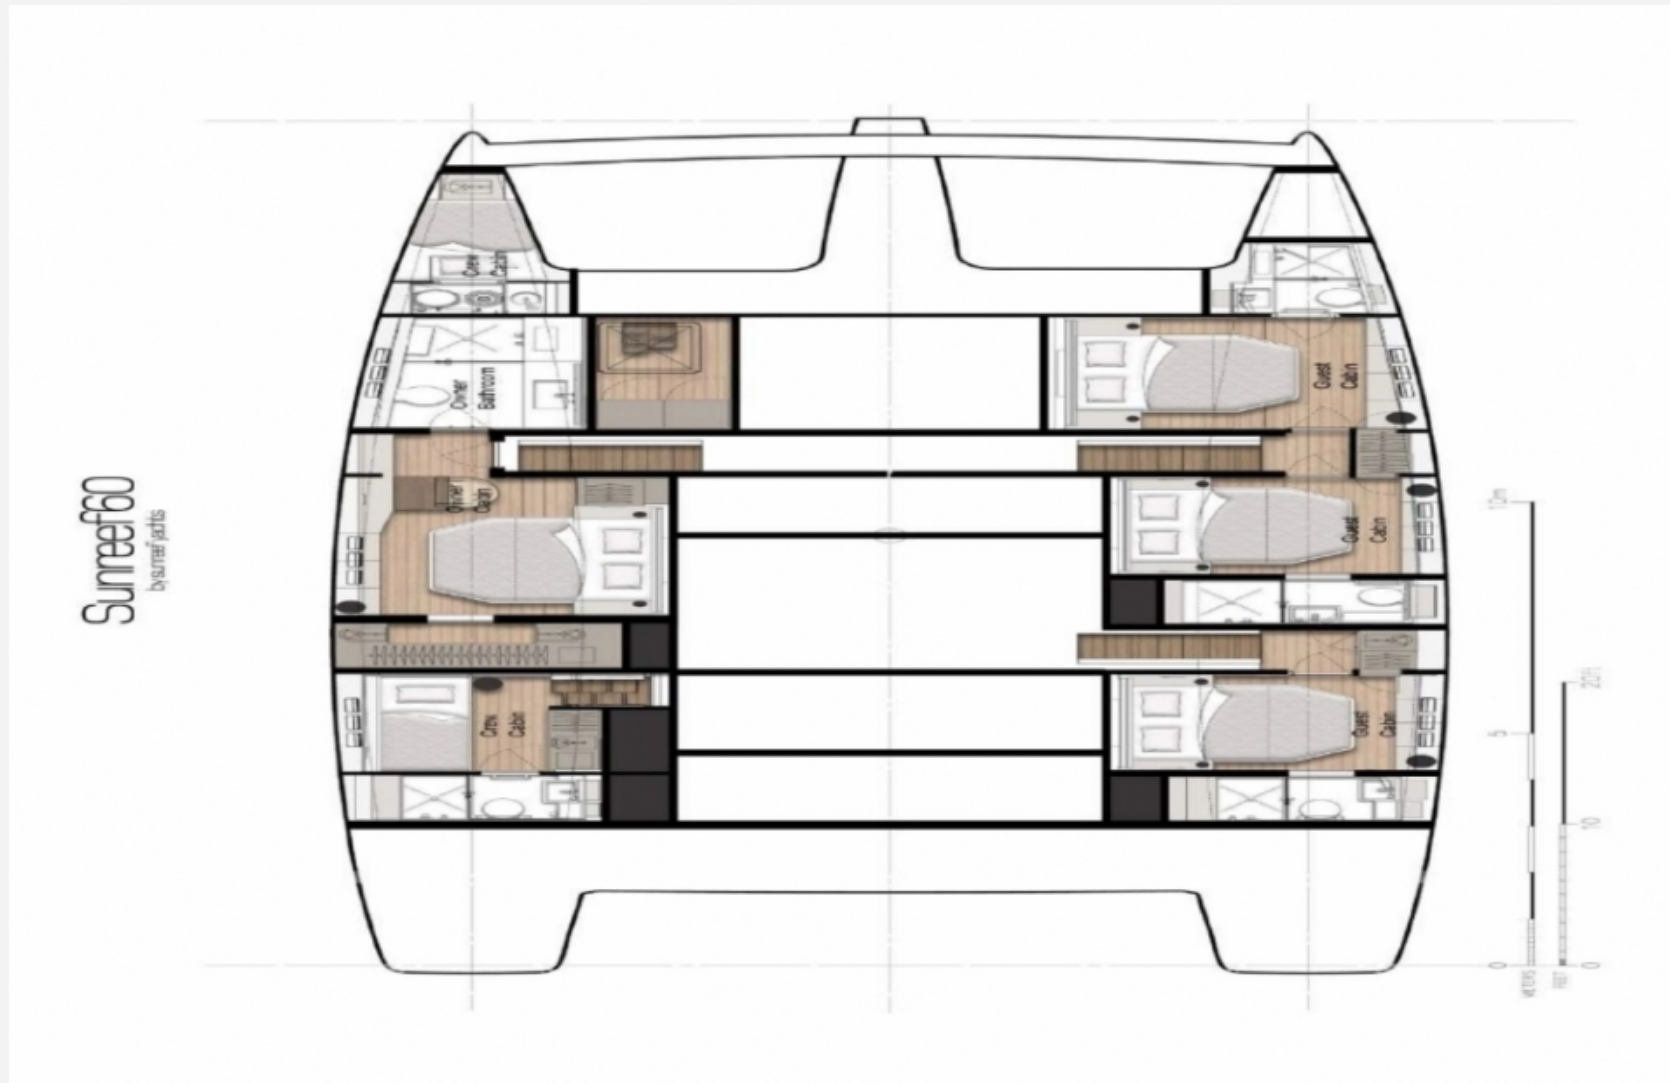

Built Year	2021	Water	800.00 litres / 211.20 US gals
Fuel	1,000.00 litres / 264.00 US gals		

BUILDER / DESIGNER

Builder		Designer	Sunreef Yacht
Sleeps	8 guests	Courette	4 double

DIMENSIONS

Bathroom	4	Crew	3
	3		
Draft	1.80 M / 5'91"		

18.30 M / 60'3"

18.30 M / 60'3"

18.30 M / 60'3"

18.30 M / 60'3"