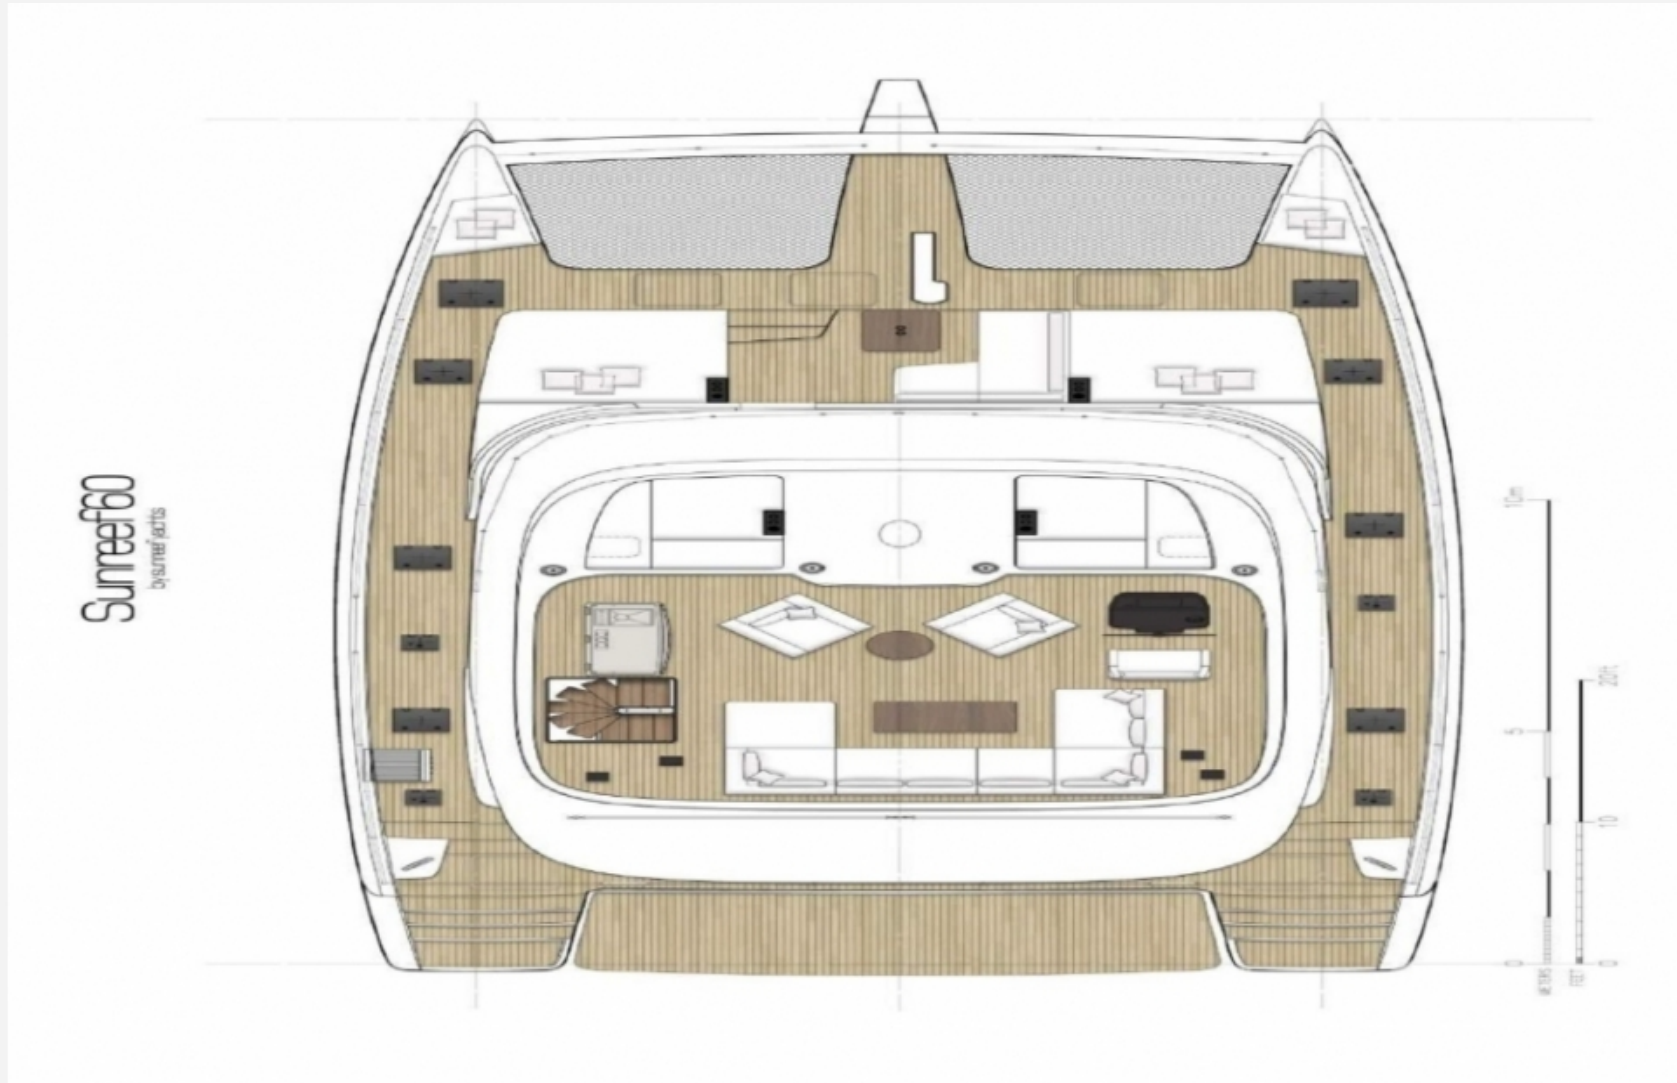

18.30 M / 60'3"

CARACTÉRISTIQUES PRINCIPALES

Builder**Designer**

Sunreef Yacht

Built Year

2021

Length

18.30 M / 60'3"

Built Year	2021	Water	800.00 litres / 211.20 US gals
Fuel	1,000.00 litres / 264.00 US gals		

BUILDER / DESIGNER

Builder		Designer	Sunreef Yacht
Sleeps	8 guests	Courette	4 double

DIMENSIONS

Bathroom	4	Crew	3
	3		
Draft	1.80 M / 5'91"		

18.30 M / 60'3"

18.30 M / 60'3"

18.30 M / 60'3"

18.30 M / 60'3"