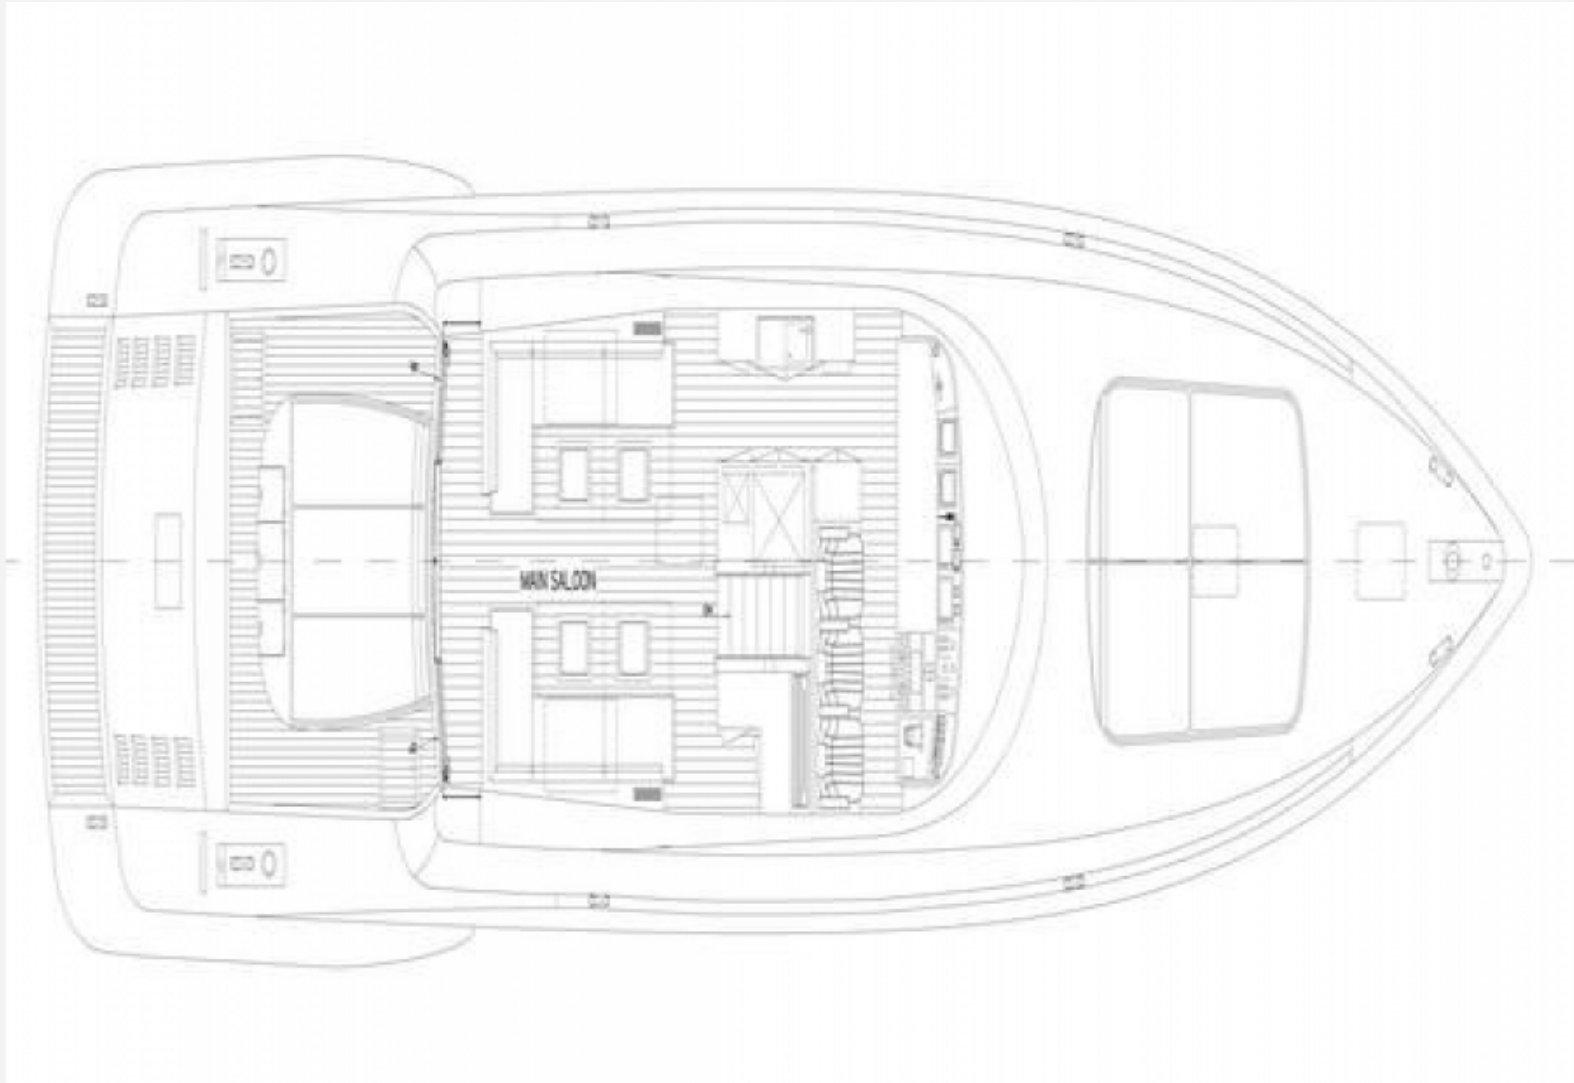

DÉTAILS DU BATEAU

Built Year	2004	Refit Year	2011
Registry	France		

BUILDER / DESIGNER

Model	Mangusta 72
--------------	-------------

DIMENSIONS

Length	22.23 M / 72'93"	Beam	5.60 M / 18'37"
Draft	1.60 M / 5'25"		

2

22.23 M / 72'93"

22.23 M / 72'93"

22.23 M / 72'93"

22.23 M / 72'93"

22.23 M / 72'93"

22.23 M / 72'93"

22.23 M / 72'93"

22.23 M / 72'93"

22.23 M / 72'93"