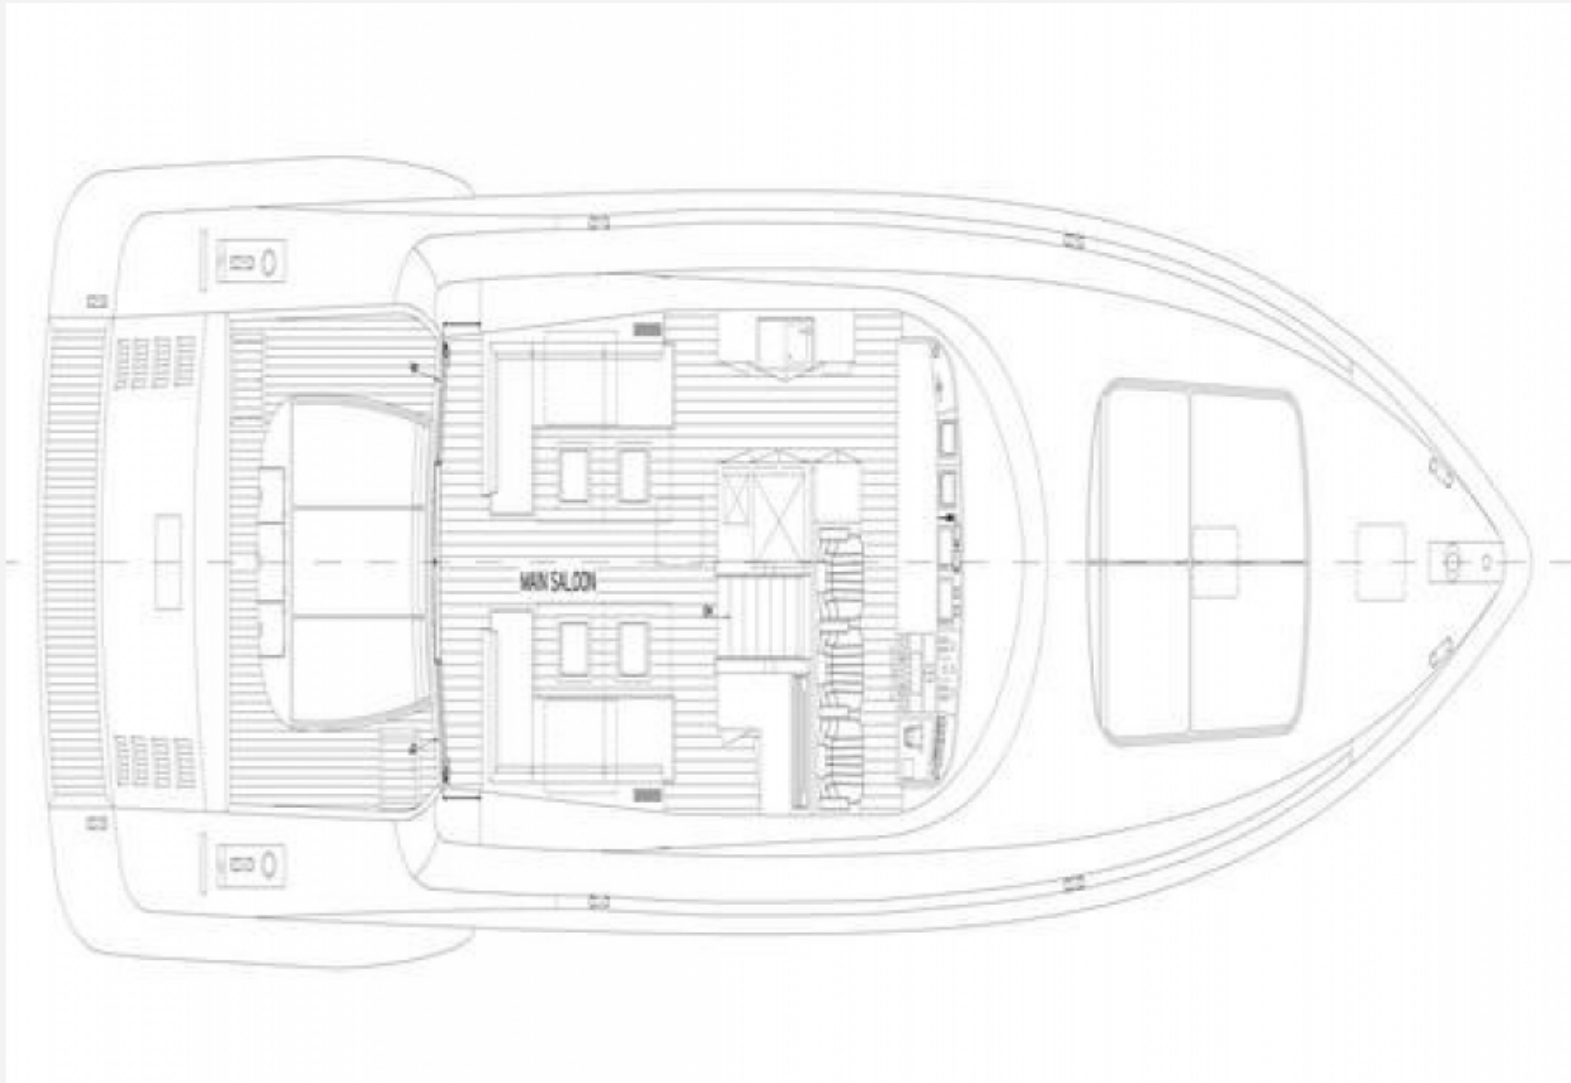

| | |
|--------------|-------------|
| Model | Mangusta 72 |
|--------------|-------------|

DIMENSIONS

| | | | |
|---------------|------------------|-------------|-----------------|
| Length | 22.23 M / 72'93" | Beam | 5.60 M / 18'37" |
| Draft | 1.60 M / 5'25" | | |

22.23 M / 72'93"

22.23 M / 72'93"

22.23 M / 72'93"

22.23 M / 72'93"

22.23 M / 72'93"

22.23 M / 72'93"

22.23 M / 72'93"

22.23 M / 72'93"