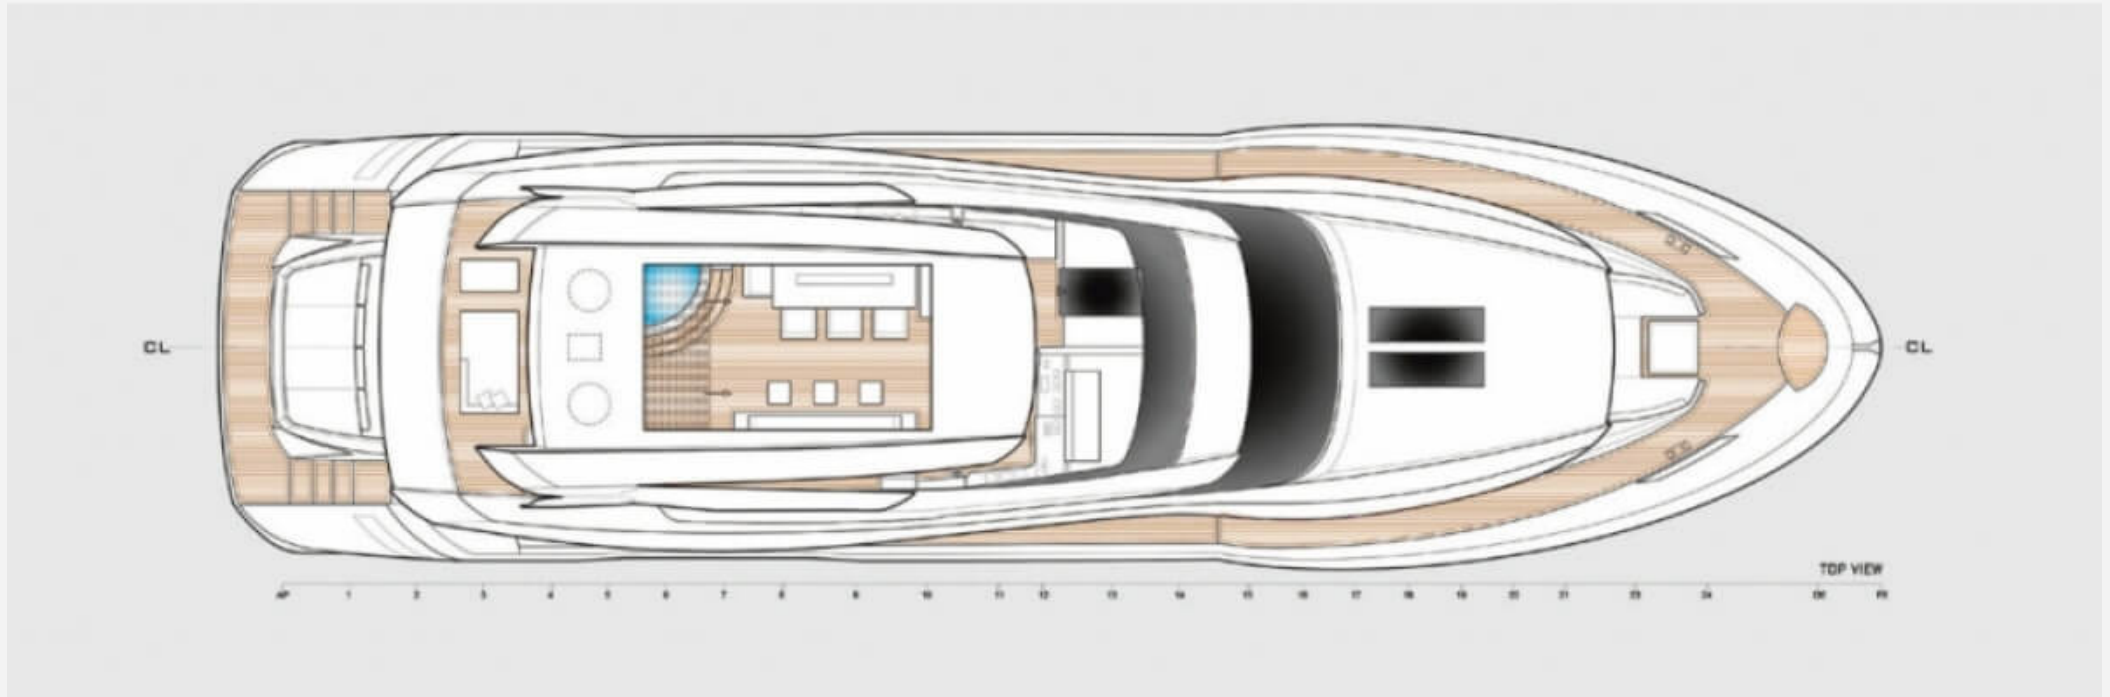

BUILDER / DESIGNER

Builder	Dreamline Yachts	Designer	T4 Design Enrico Gobbi
Naval Architect	Arabito Naval architect	Model	DL26

DIMENSIONS

Length	26.30 M / 86'29"	Beam	6.65 M / 21'82"
Draft	1.90 M / 6'23"	Displacement	75.00 tonnes

26.30 M / 86'29"

26.30 M / 86'29"

26.30 M / 86'29"

26.30 M / 86'29"

26.30 M / 86'29"

26.30 M / 86'29"

26.30 M / 86'29"