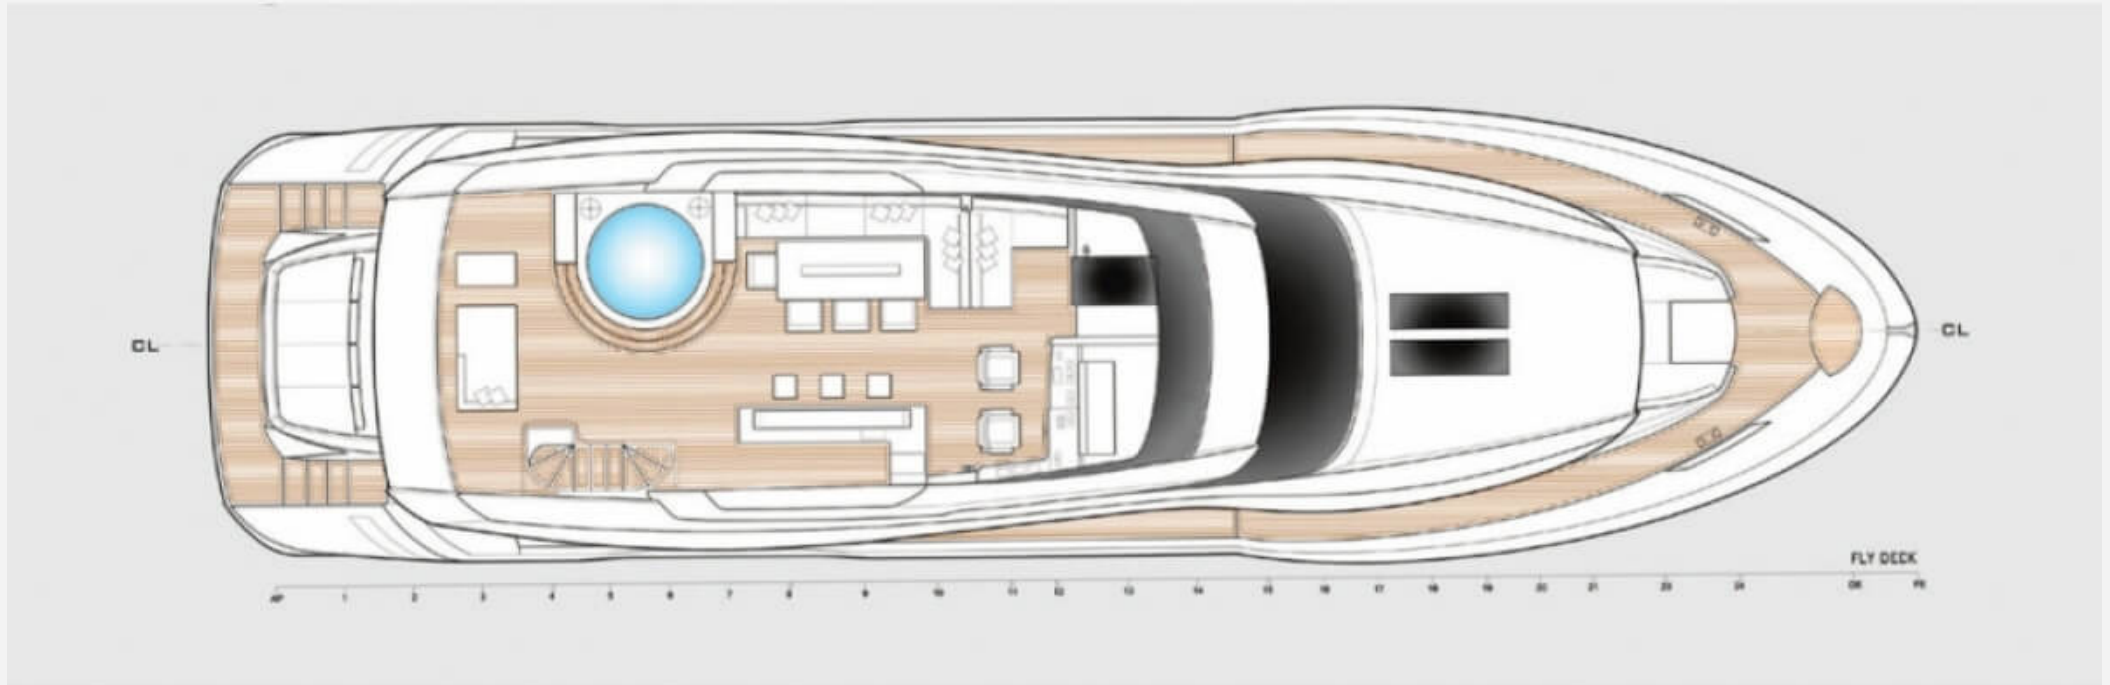

BUILDER / DESIGNER

Builder	Dreamline Yachts	Designer	T4 Design Enrico Gobbi
Naval Architect	Arabito Naval architect	Model	DL26

DIMENSIONS

Length	26.30 M / 86'29"	Beam	6.65 M / 21'82"
Draft	1.90 M / 6'23"	Displacement	75.00 tonnes

26.30 M / 86'29"

26.30 M / 86'29"

26.30 M / 86'29"

26.30 M / 86'29"

26.30 M / 86'29"

26.30 M / 86'29"

26.30 M / 86'29"