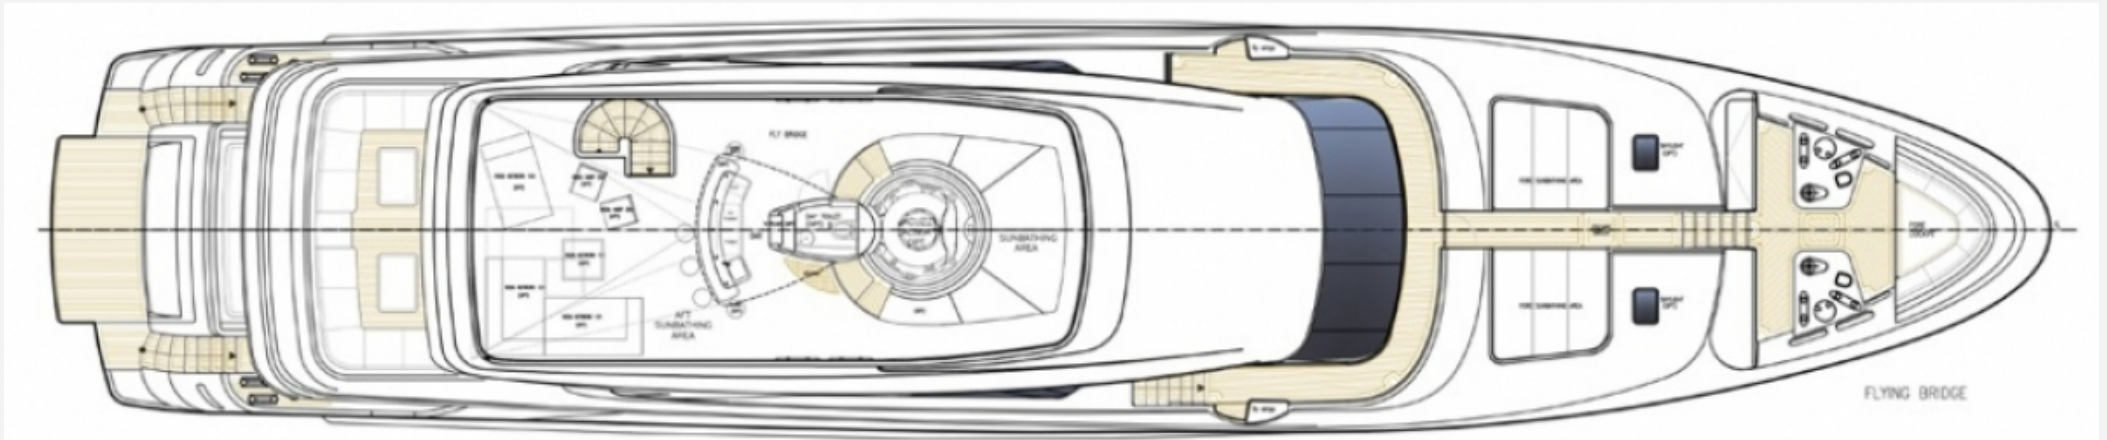

37.95 M / 124'51"