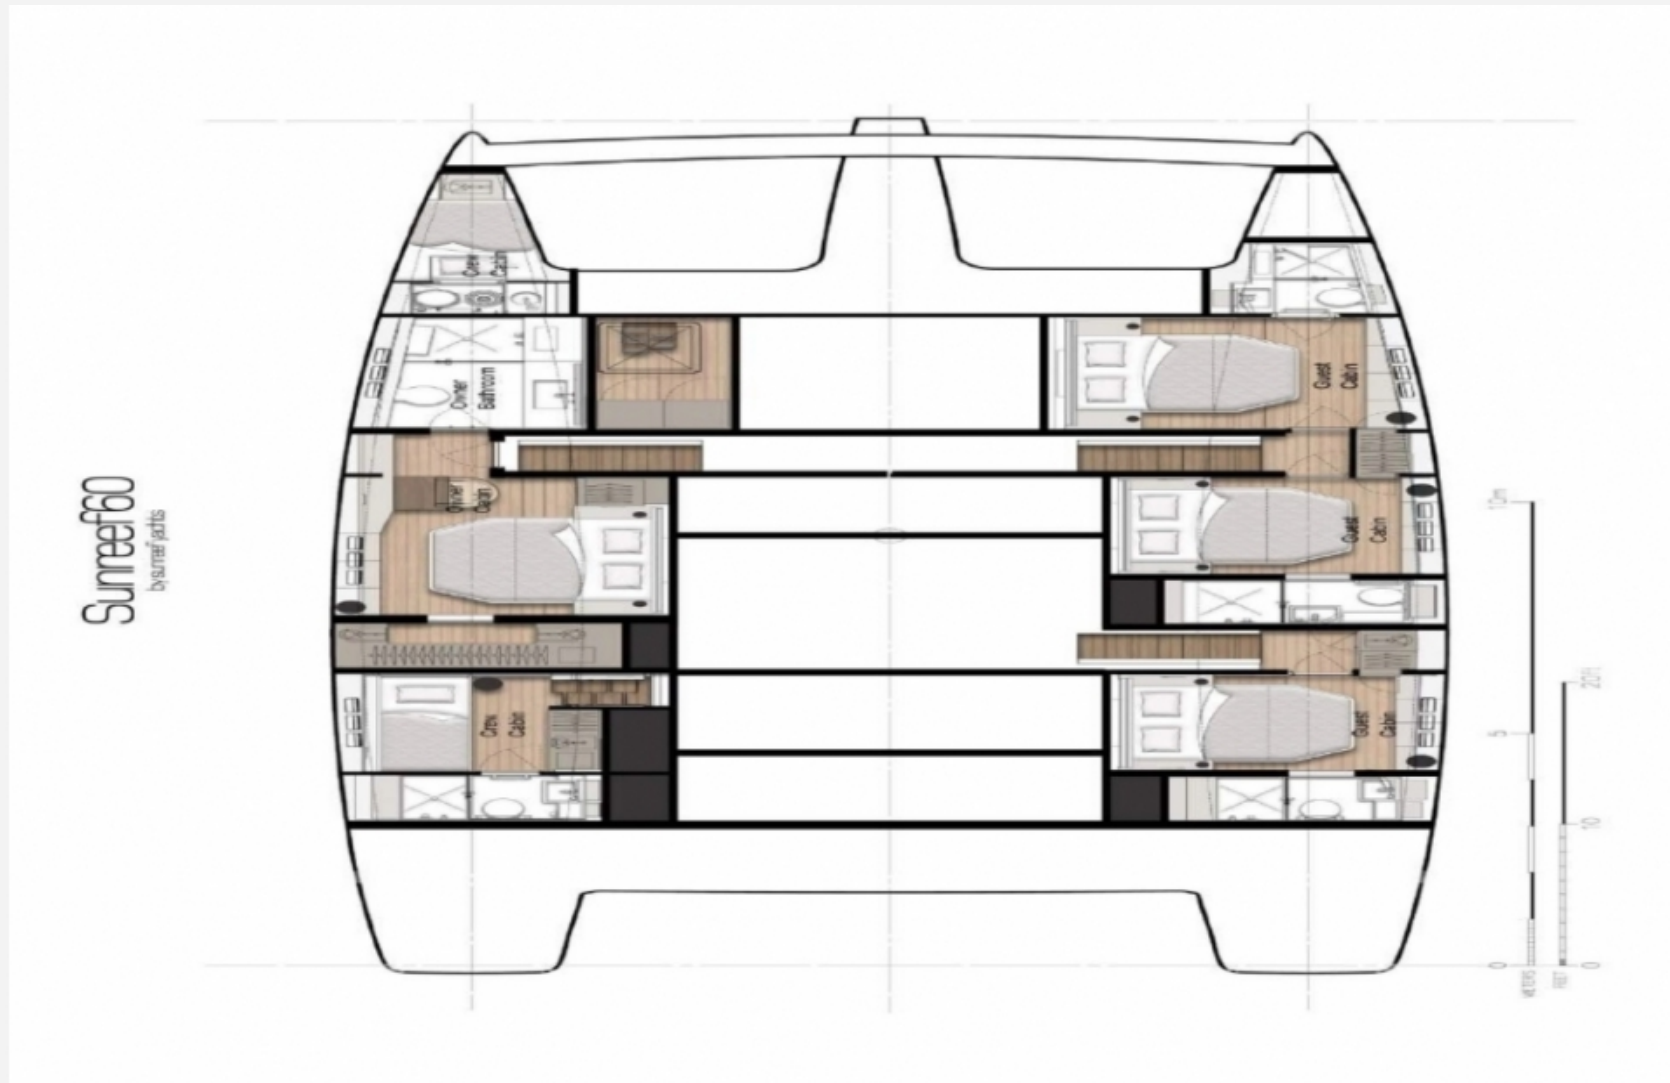

Built Year	2021	Water	800.00 litres / 211.20 US gals
Fuel	1,000.00 litres / 264.00 US gals		

BUILDER / DESIGNER

Builder		Accommodations Designer	Sunreef Yacht
Sleeps	8 guests	Courette	4 double

DIMENSIONS
Crew

18.30 M / 60'3"

18.30 M / 60'3"

18.30 M / 60'3"

18.30 M / 60'3"

18.30 M / 60'3"

18.30 M / 60'3"