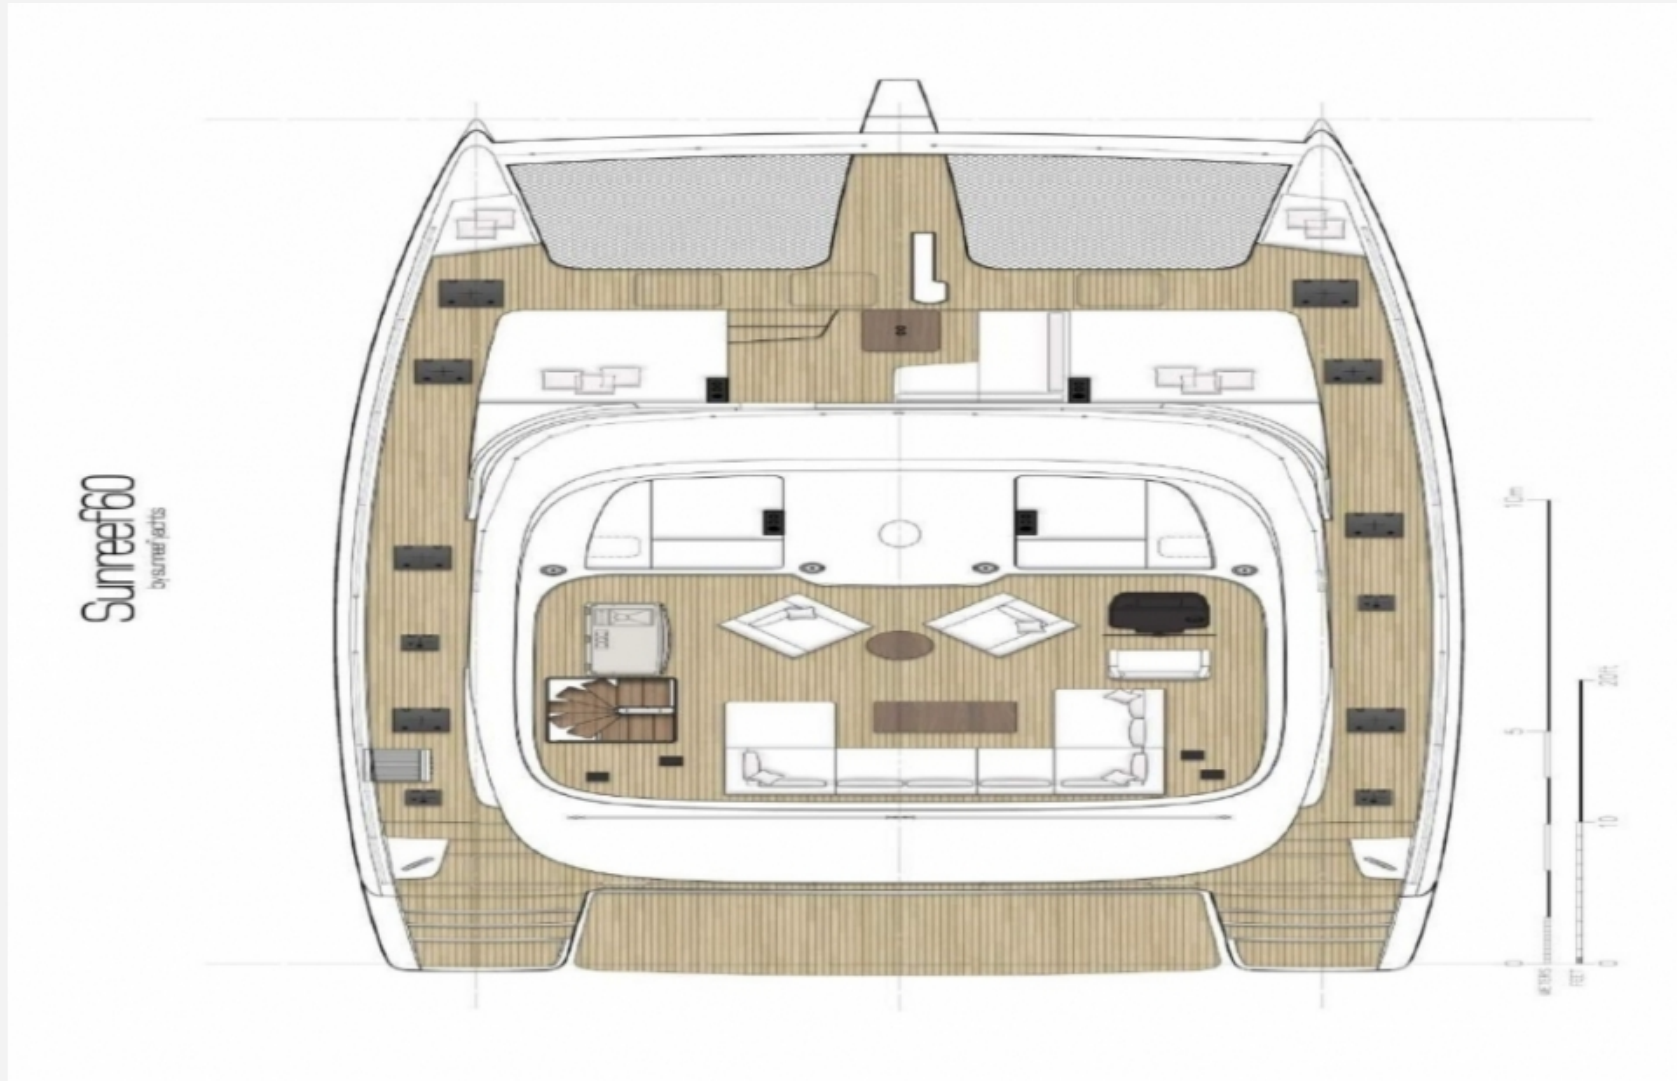

18.30 M / 60'3"

CARACTÉRISTIQUES PRINCIPALES

Builder**Designer**

Sunreef Yacht

Built Year

2021

Length

18.30 M / 60'3"

Built Year	2021	Water	800.00 litres / 211.20 US gals
Fuel	1,000.00 litres / 264.00 US gals		

BUILDER / DESIGNER

Builder		Accommodations Designer	Sunreef Yacht
Sleeps	8 guests	Courette	4 double

DIMENSIONS
Crew

18.30 M / 60'3"

18.30 M / 60'3"

18.30 M / 60'3"

18.30 M / 60'3"

18.30 M / 60'3"

18.30 M / 60'3"