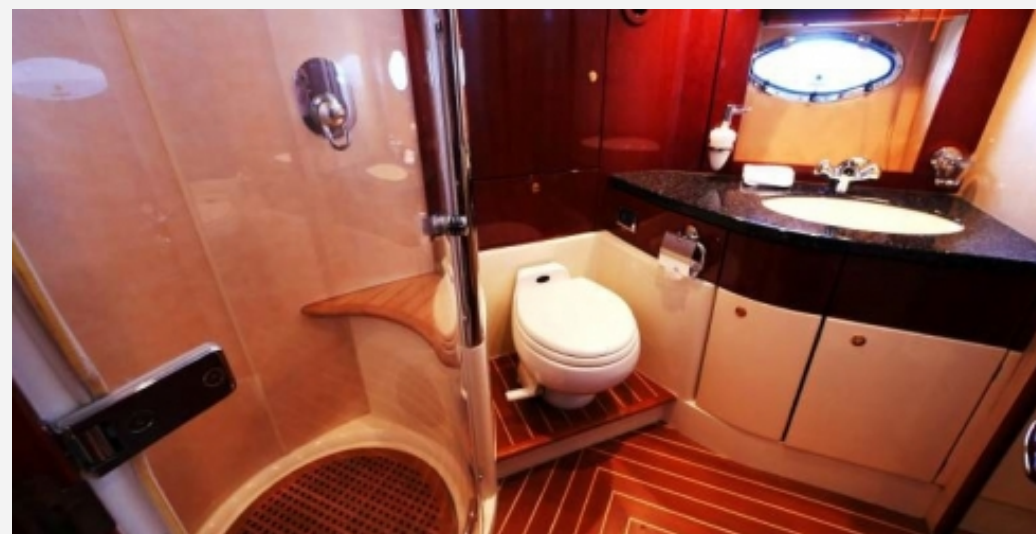

19.52 M / 64'4"