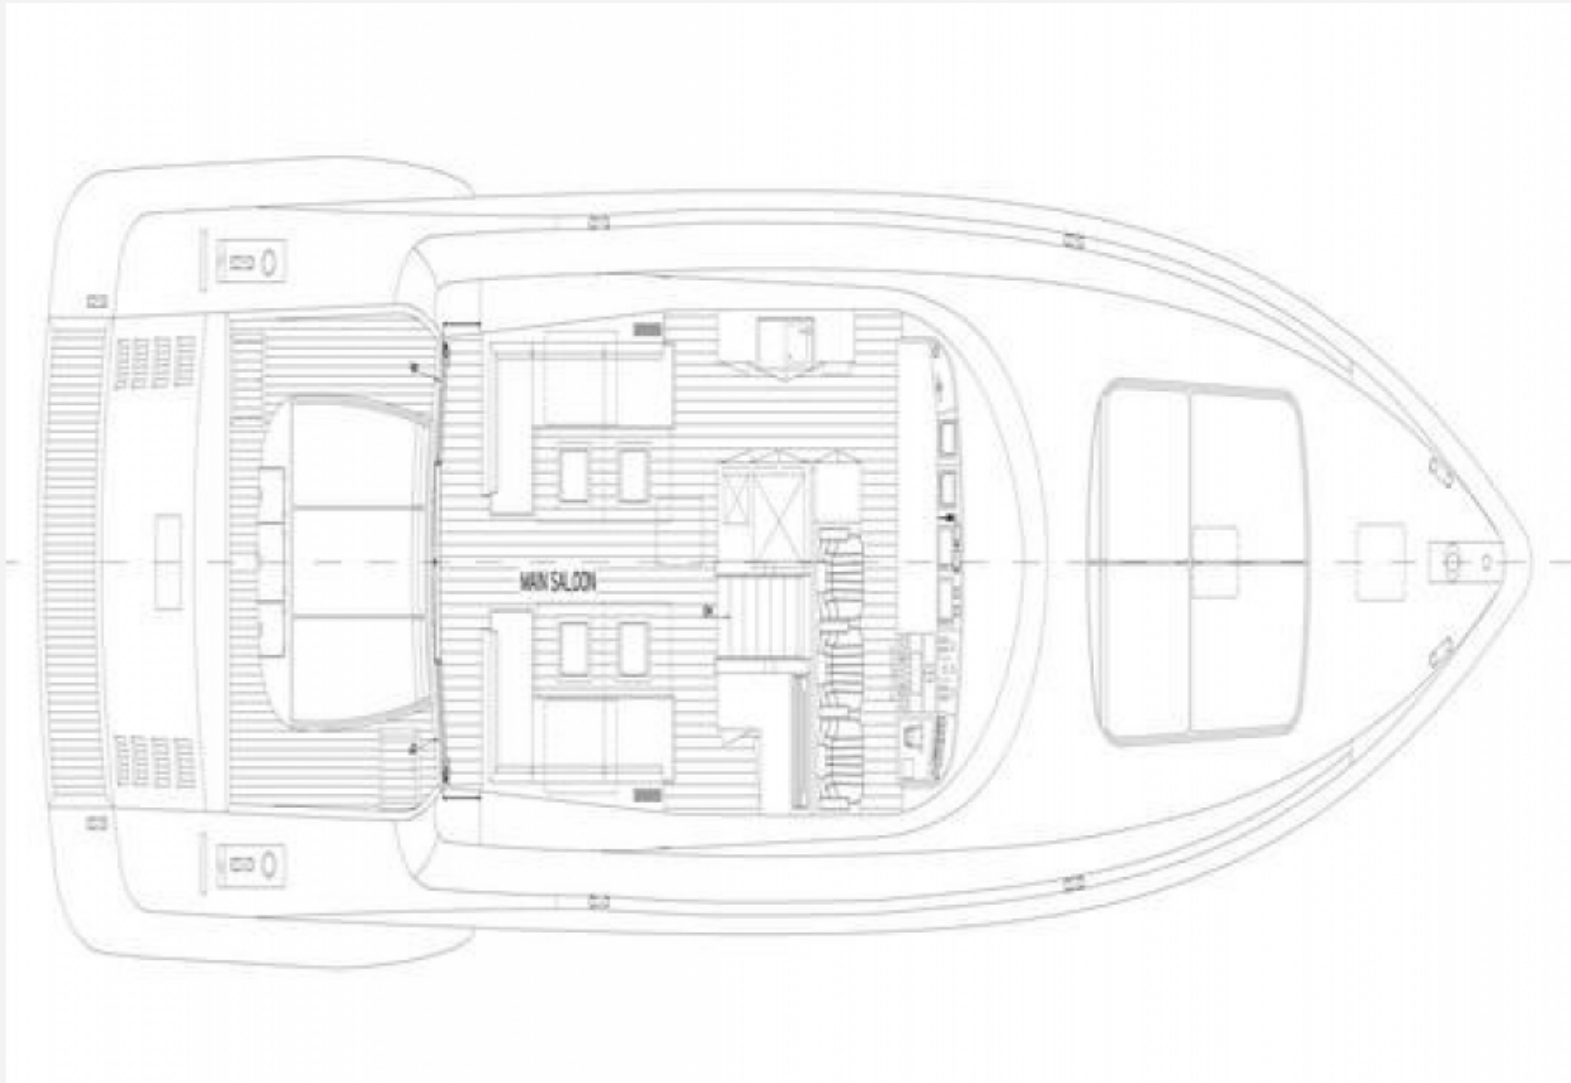

DÉTAILS DU BATEAU

Built Year	2004	Refit Year	2011
Registry	France		

BUILDER / DESIGNER

Model	Mangusta 72
--------------	-------------

DIMENSIONS

Length	22.23 M / 72'93"	Beam	5.60 M / 18'37"
Draft	1.60 M / 5'25"		

2

22.23 M / 72'93"

22.23 M / 72'93"

22.23 M / 72'93"

22.23 M / 72'93"

22.23 M / 72'93"

22.23 M / 72'93"

22.23 M / 72'93"

22.23 M / 72'93"

22.23 M / 72'93"