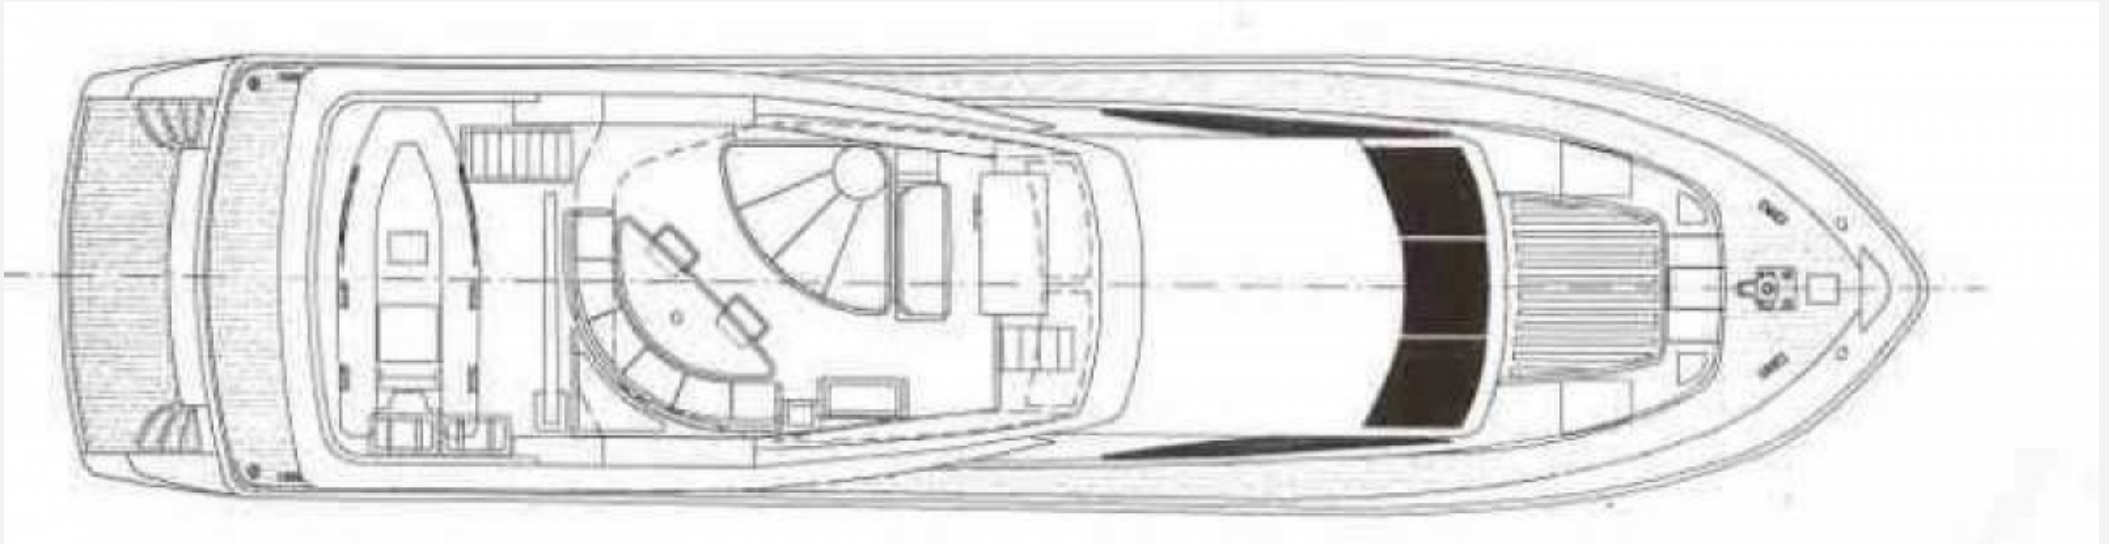

DIMENSIONS

Length	26.10 M / 85'62"
---------------	------------------

PERFORMANCES

Cruising Speed	22.00 noeuds	Max Speed	28.00 noeuds
-----------------------	--------------	------------------	--------------

ACCOMODATIONS

Sleeps	10 guests	Couquette	6 simple, 2 double
Bathroom	4	Crew	4
Crew Berths	4		

26.10 M / 85'62"

26.10 M / 85'62"

26.10 M / 85'62"

26.10 M / 85'62"

26.10 M / 85'62"

26.10 M / 85'62"

26.10 M / 85'62"

26.10 M / 85'62"