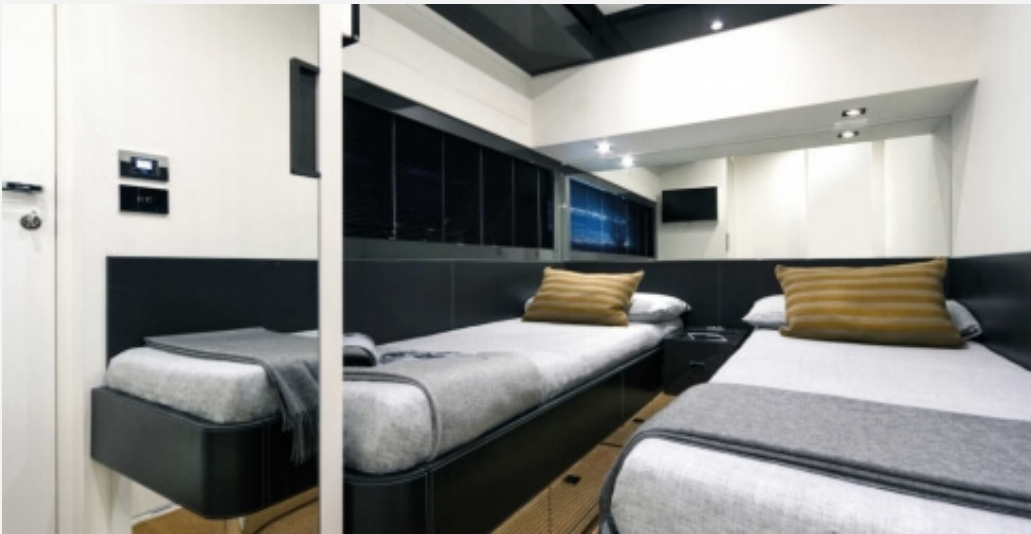

23.25 M / 76'28"