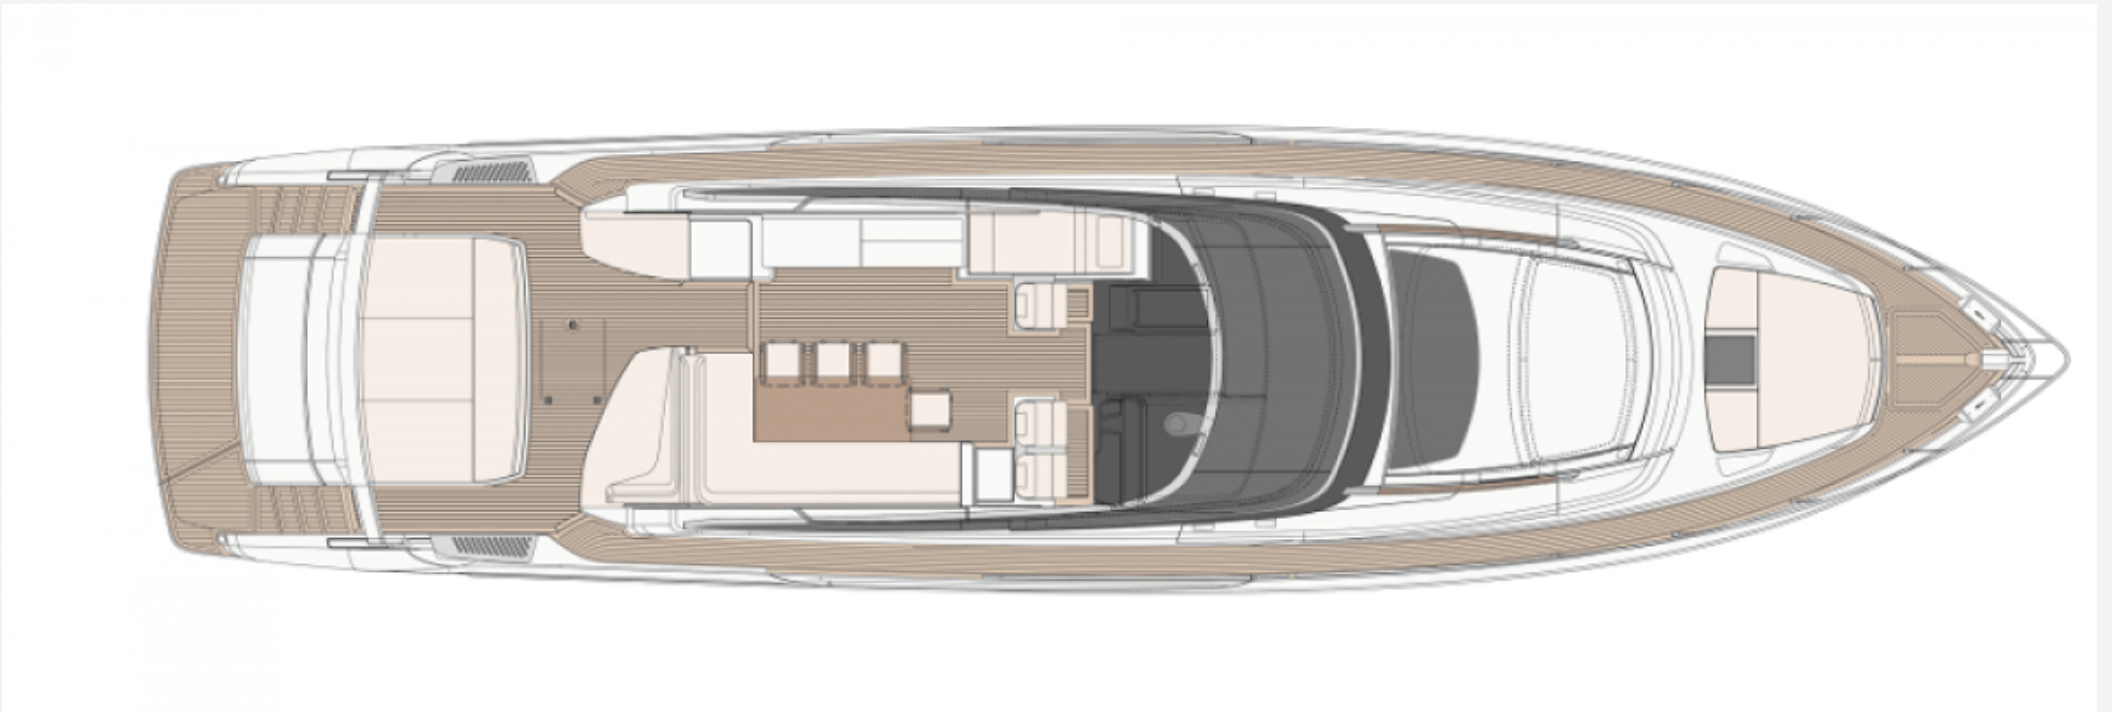

🏠 Adresse:

3 Rue de la Loge L-1945 Luxembourg

📞 Contact

Thomas Peltier • P: +352.27.40.99.90 • M: +352.621.326.323

✉ E-mail:

t.peltier@seastemia.com

DESCRIPTION

The new Riva convertible 76' Bahamas is the second model with a dual soul, as both open and coupé. The patented "C-Top" ('Convertible Top') system enables a yacht to be transformed from open to coupé mode and vice versa. On the 76' Bahamas, it effectively doubles the comfort and fun to be enjoyed on board. The new masterpiece brings together the charm of timeless design with the sophisticated pleasure of technological innovation that has produced a super sports boat. With graceful lines and rich in technical features, it is built using cutting-edge materials and sails like a dream. The new model is a further step in the evolutionary path that led to the launch of the 88' Domino Super and 88' Florida, the coupé and convertible yachts born of the same design tradition and guided by a similar spirit. Besides, the yacht is based on the technical platform of the 76' Perseo, Riva's much-desired coupé model. The layout of the cockpit and helm station, the design of the master suite and lower deck living space, as well as the entire interior styling, have been custom designed for the new convertible. The interior décor also enhances the yacht's Mediterranean character.

23.25 M / 76'28"

SPÉCIFICATIONS

DIMENSIONS

Length	23.25 M / 76'28"	Beam	5.75 M / 18'87"
Draft	1.98 M / 6'50"	Displacement	52.30 tonnes

MACHINERY

Engine Maker	MAN	Drive	V-Drive
Number of Engines	2	Propulsion Mode	Diesel
Engine(s) power	1,800.00 hp	Engine(s) model	MAN V8 - 1800

23.25 M / 76'28"

23.25 M / 76'28"

23.25 M / 76'28"

23.25 M / 76'28"

23.25 M / 76'28"

23.25 M / 76'28"

23.25 M / 76'28"

23.25 M / 76'28"