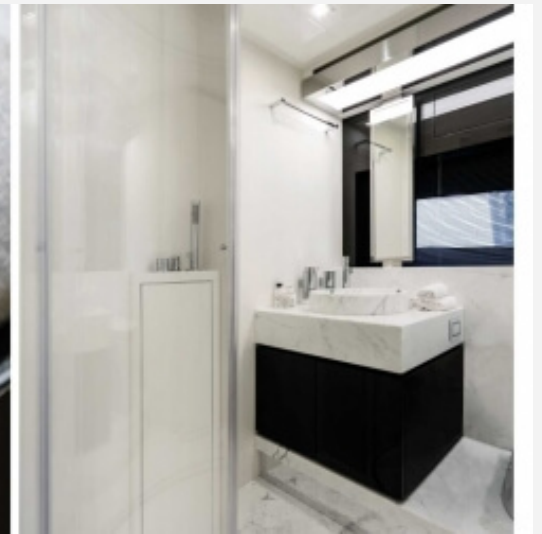

23.25 M / 76'28"