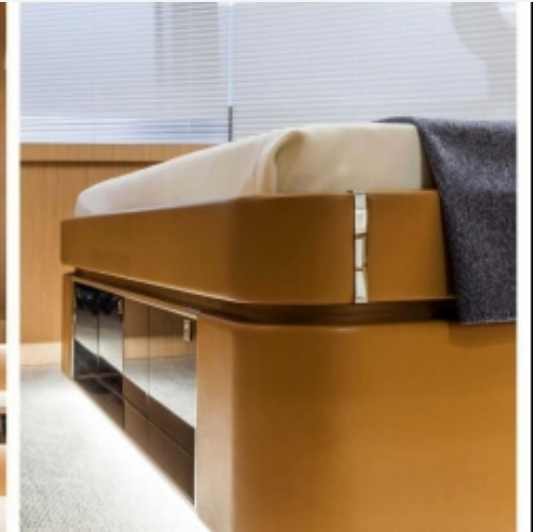

26.84 M / 88'6"