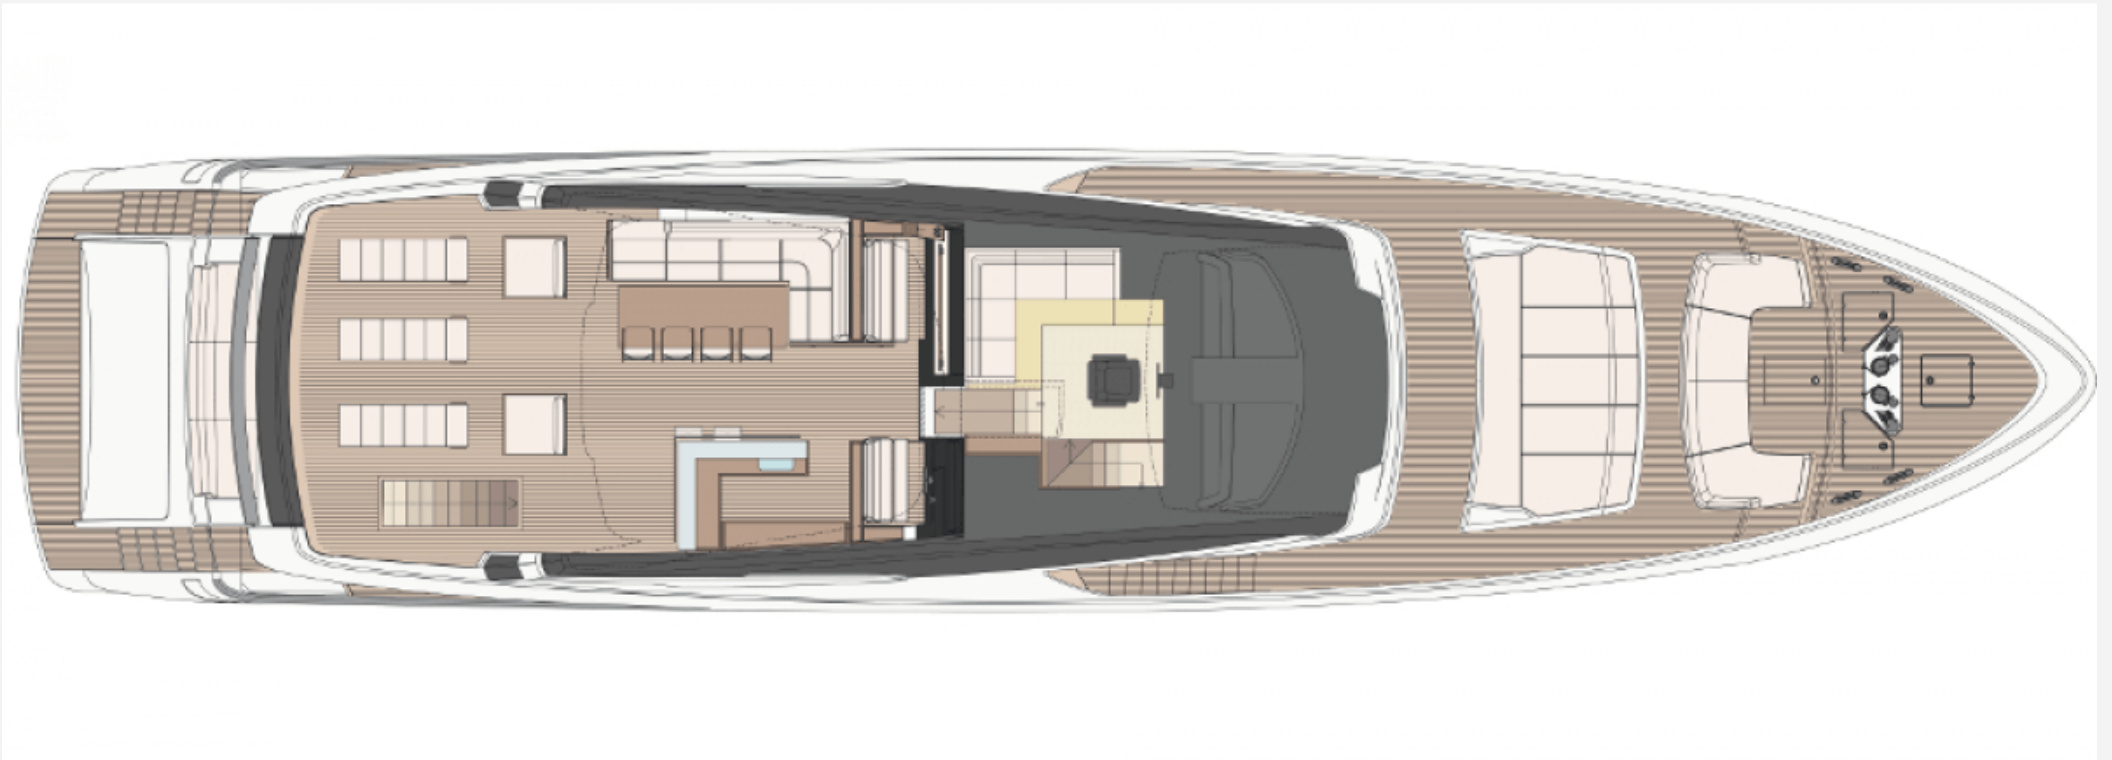

 Adresse:

3 Rue de la Loge L-1945 Luxembourg

 Contact

Thomas Peltier • P: +352.27.40.99.90 • M: +352.621.326.323

 E-mail:

t.peltier@seastemia.com

DESCRIPTION

The majestic spearhead is impossible to ignore; so easy to desire. The very name of the 100' Corsaro hints at a daring and powerful buccaneer, full of the pioneering promise of its predecessors, to the joy and passion of yacht owners and enthusiasts. With looks as sharp as a spearhead and with its majestic spaces and liveability, this is a new maxi flybridge as only Riva could design, combining the thrill of sporty performance with the pleasure afforded by pure luxury. The 100' Corsaro is the successor to many legendary yachts, a perfect blend of comfort, performance, style, technology, design and safety. And that extra special touch of class, the essence of Riva. A quick glance reveals the many features that immediately remain impressed in your mind, starting with the massive amount of space, including a huge private area for the owner on the main deck with a wide body master suite, as well as four suites below deck, and a generous totally customisable sundeck. The large, attractive windows stretch along the hull and superstructure, giving this yacht unforgettable impact and offering wide-angle panoramic views from inside.

29.90 M / 98'9"

29.90 M / 98'9"

29.90 M / 98'9"

29.90 M / 98'9"

29.90 M / 98'9"

29.90 M / 98'9"

29.90 M / 98'9"

29.90 M / 98'9"

29.90 M / 98'9"

29.90 M / 98'9"

29.90 M / 98'9"