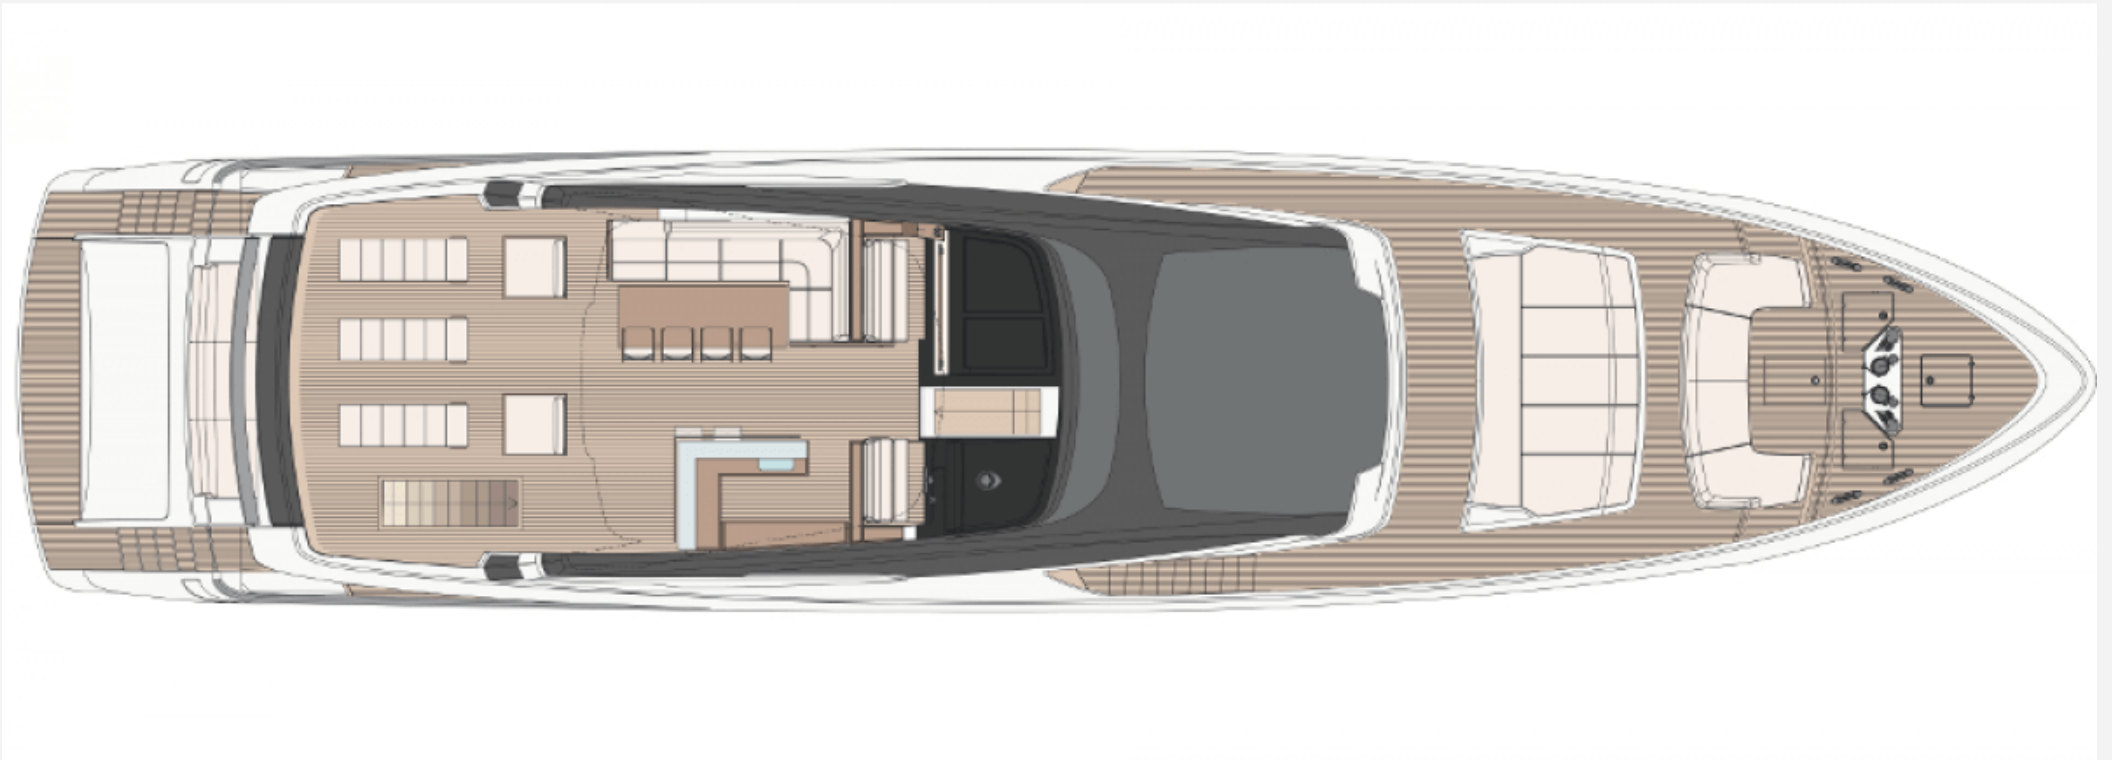

 Adresse:

3 Rue de la Loge L-1945 Luxembourg

 Contact

Thomas Peltier • P: +352.27.40.99.90 • M: +352.621.326.323

 E-mail:

t.peltier@seastemia.com

DESCRIPTION

The majestic spearhead is impossible to ignore; so easy to desire. The very name of the 100' Corsaro hints at a daring and powerful buccaneer, full of the pioneering promise of its predecessors, to the joy and passion of yacht owners and enthusiasts. With looks as sharp as a spearhead and with its majestic spaces and liveability, this is a new maxi flybridge as only Riva could design, combining the thrill of sporty performance with the pleasure afforded by pure luxury. The 100' Corsaro is the successor to many legendary yachts, a perfect blend of comfort, performance, style, technology, design and safety. And that extra special touch of class, the essence of Riva. A quick glance reveals the many features that immediately remain impressed in your mind, starting with the massive amount of space, including a huge private area for the owner on the main deck with a wide body master suite, as well as four suites below deck, and a generous totally customisable sundeck. The large, attractive windows stretch along the hull and superstructure, giving this yacht unforgettable impact and offering wide-angle panoramic views from inside.

29.90 M / 98'9"

29.90 M / 98'9"

29.90 M / 98'9"

29.90 M / 98'9"

29.90 M / 98'9"

29.90 M / 98'9"

29.90 M / 98'9"

29.90 M / 98'9"

29.90 M / 98'9"

29.90 M / 98'9"

29.90 M / 98'9"