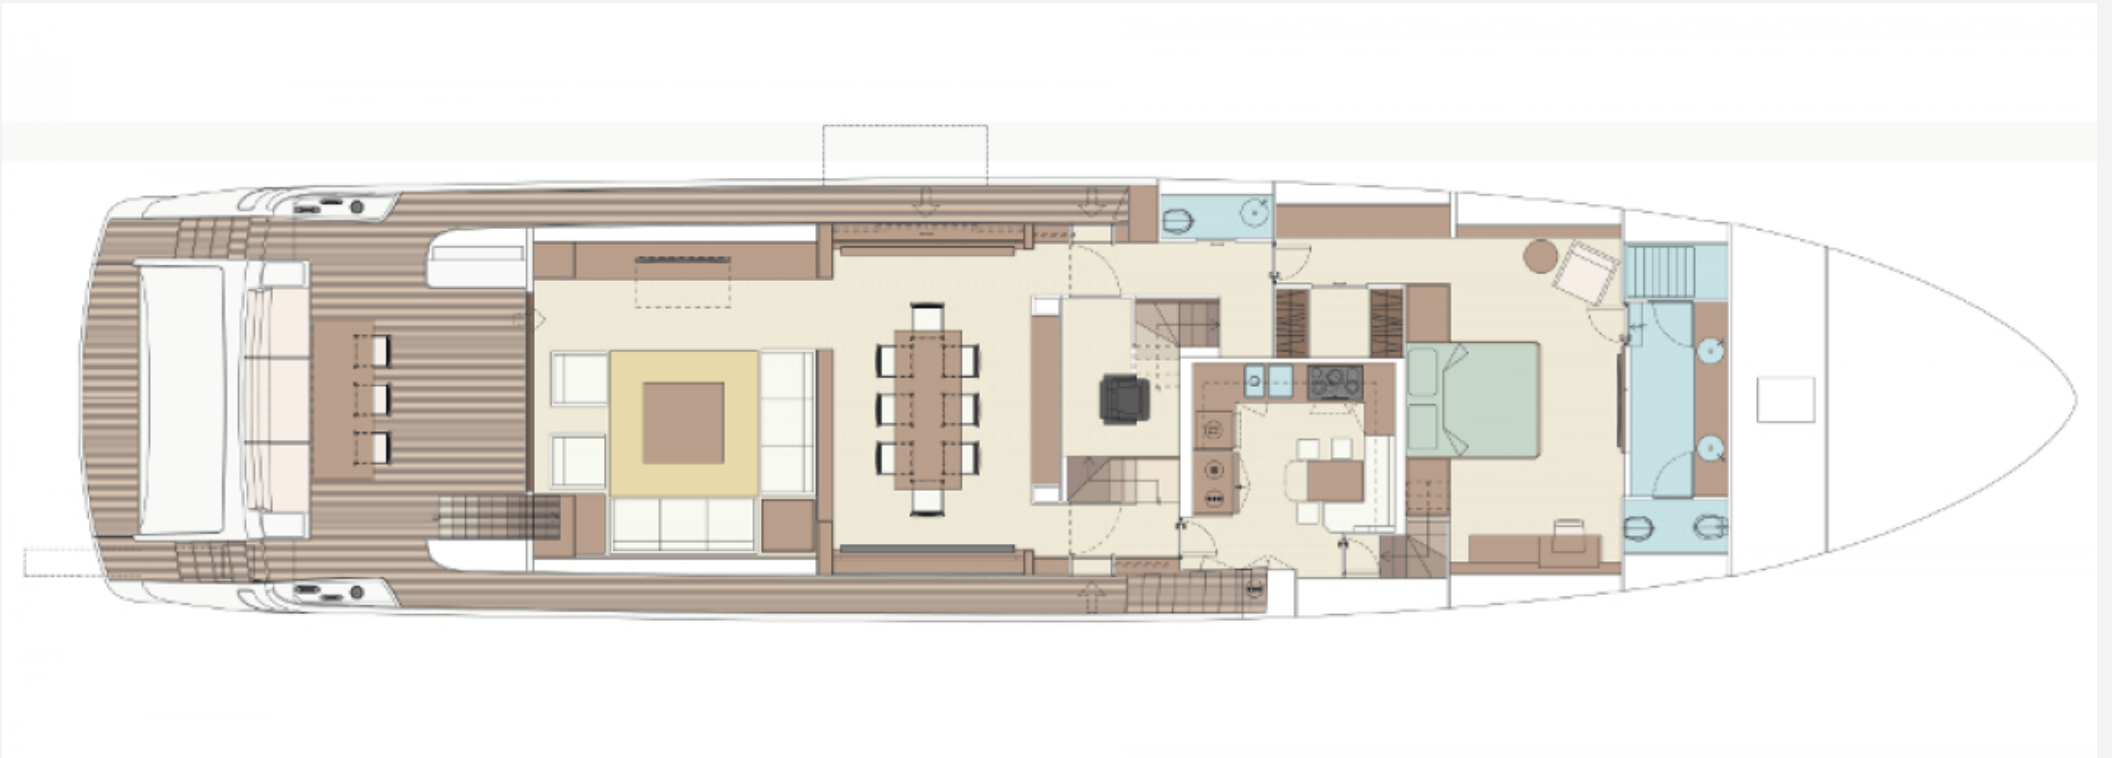

29.90 M / 98'9"