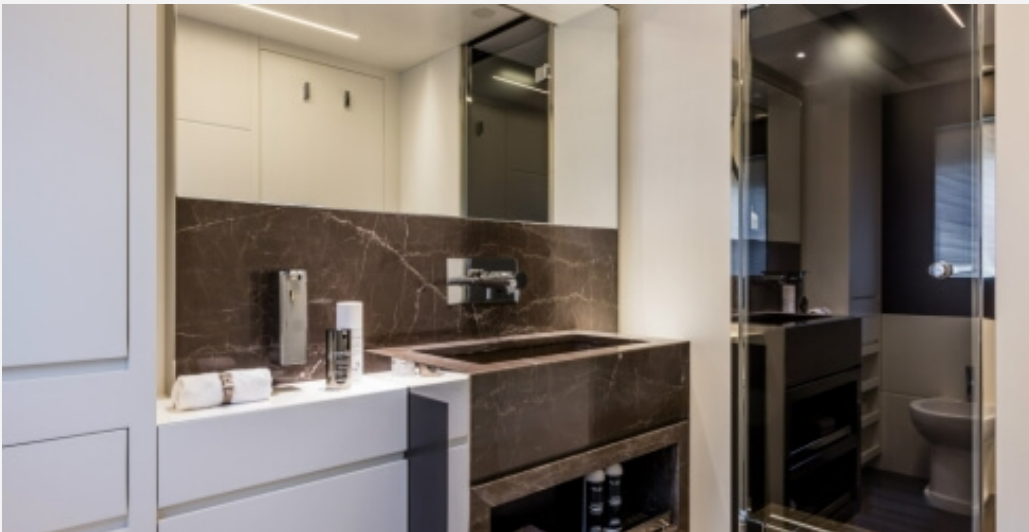

29.90 M / 98'9"