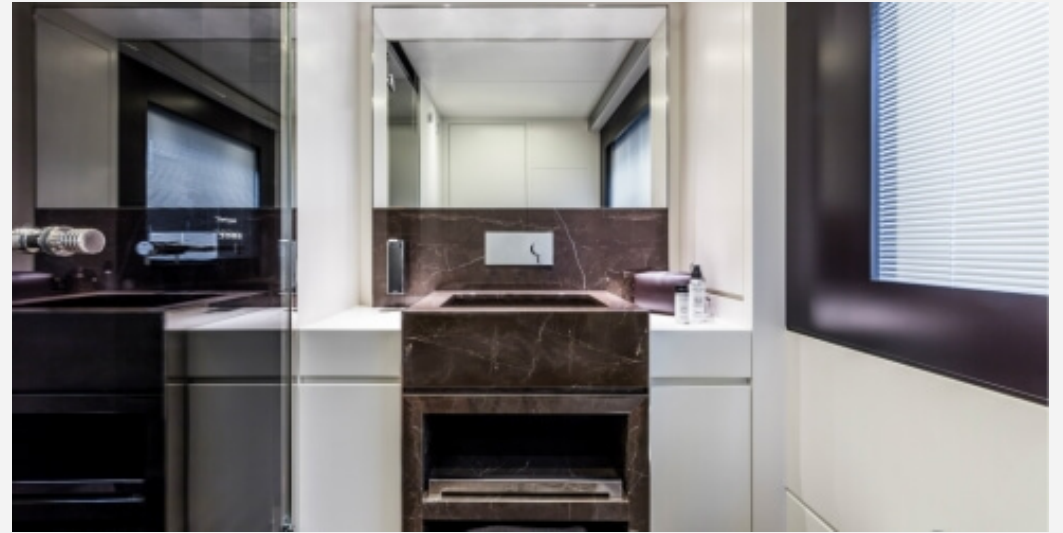

29.90 M / 98'9"