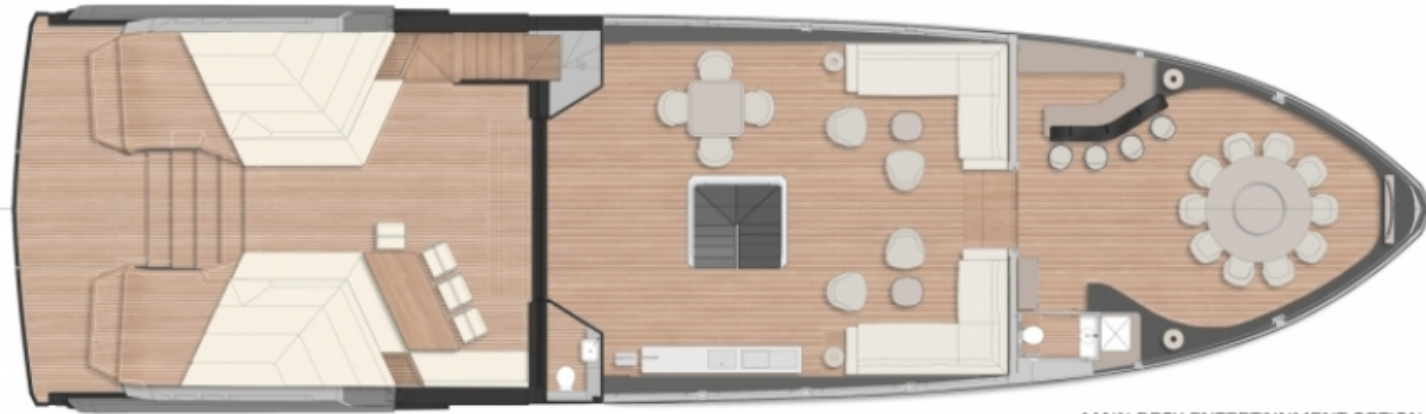

27.05 M / 88'75"

27.05 M / 88'75"

UPPER DECK

27.05 M / 88'75"

UPPER DECK DINING OPTION

27.05 M / 88'75"

27.05 M / 88'75"

MAIN DECK OWNER'S SUITE OPTION

27.05 M / 88'75"

MAIN DECK SHOW KITCHEN OPTION 1

27.05 M / 88'75"

MAIN DECK SHOW KITCHEN OPTION 2

27.05 M / 88'75"

MAIN DECK ENTERTAINMENT OPTION 1

27.05 M / 88'75"

MAIN DECK ENTERTAINMENT OPTION 2