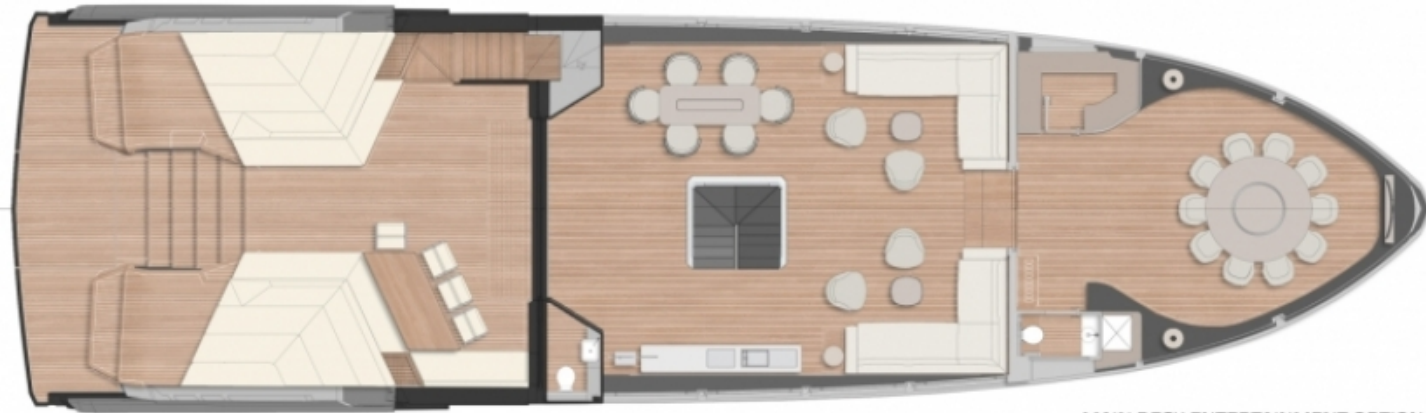

27.05 M / 88'75"

27.05 M / 88'75"

UPPER DECK

27.05 M / 88'75"

UPPER DECK DINING OPTION

27.05 M / 88'75"

27.05 M / 88'75"

MAIN DECK OWNER'S SUITE OPTION

27.05 M / 88'75"

MAIN DECK SHOW KITCHEN OPTION 1

27.05 M / 88'75"

MAIN DECK SHOW KITCHEN OPTION 2

27.05 M / 88'75"

MAIN DECK ENTERTAINMENT OPTION 1

27.05 M / 88'75"

MAIN DECK ENTERTAINMENT OPTION 2