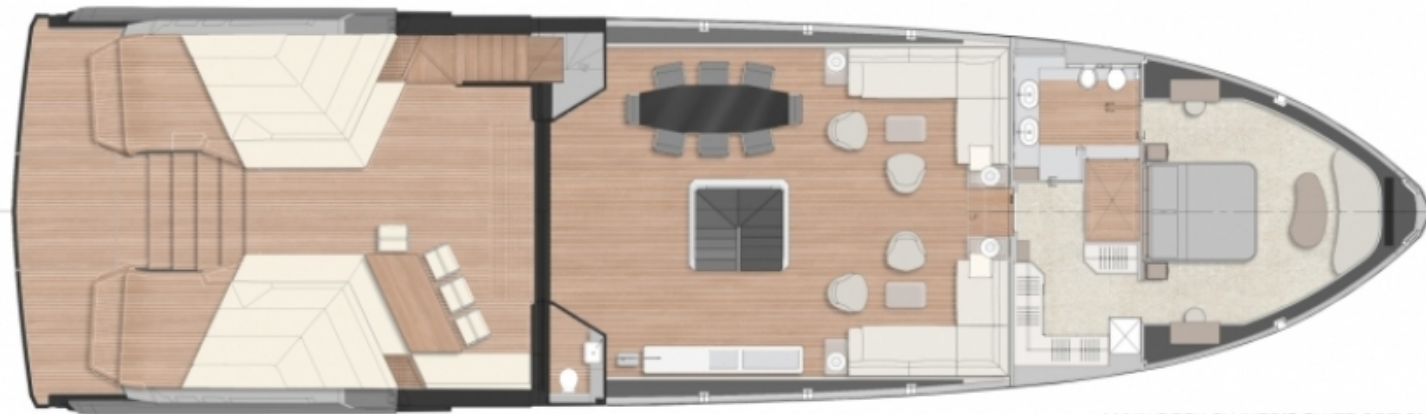

27.05 M / 88'75"

27.05 M / 88'75"

UPPER DECK

27.05 M / 88'75"

UPPER DECK DINING OPTION

27.05 M / 88'75"

27.05 M / 88'75"

MAIN DECK OWNER'S SUITE OPTION

27.05 M / 88'75"

MAIN DECK SHOW KITCHEN OPTION 1

27.05 M / 88'75"

MAIN DECK SHOW KITCHEN OPTION 2

27.05 M / 88'75"

MAIN DECK ENTERTAINMENT OPTION 1

27.05 M / 88'75"

MAIN DECK ENTERTAINMENT OPTION 2