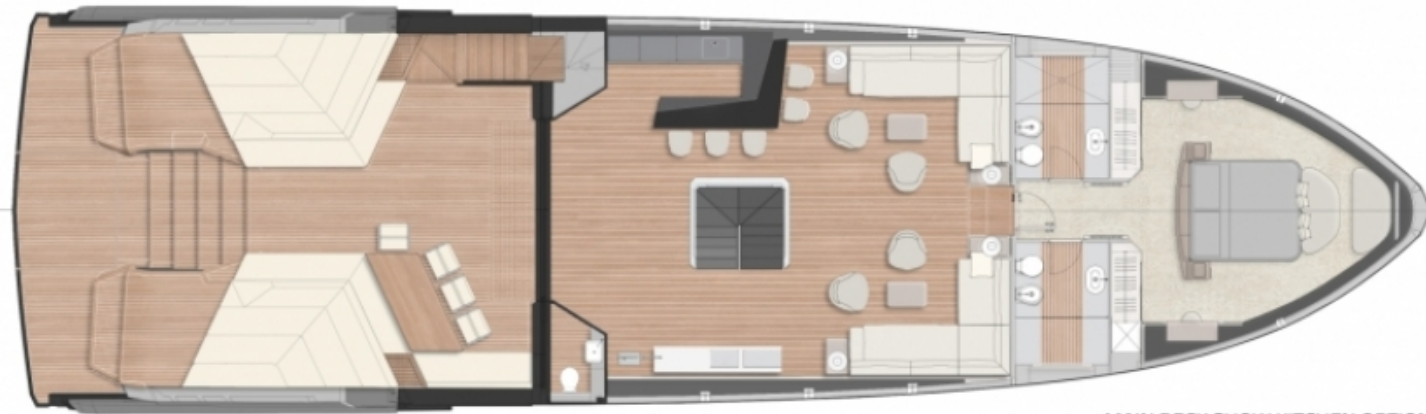

27.05 M / 88'75"

27.05 M / 88'75"

27.05 M / 88'75"

UPPER DECK

27.05 M / 88'75"

UPPER DECK DINING OPTION

27.05 M / 88'75"

27.05 M / 88'75"

MAIN DECK OWNER'S SUITE OPTION

27.05 M / 88'75"

MAIN DECK SHOW KITCHEN OPTION 1

27.05 M / 88'75"

MAIN DECK SHOW KITCHEN OPTION 2

27.05 M / 88'75"

MAIN DECK ENTERTAINMENT OPTION 1

27.05 M / 88'75"

MAIN DECK ENTERTAINMENT OPTION 2