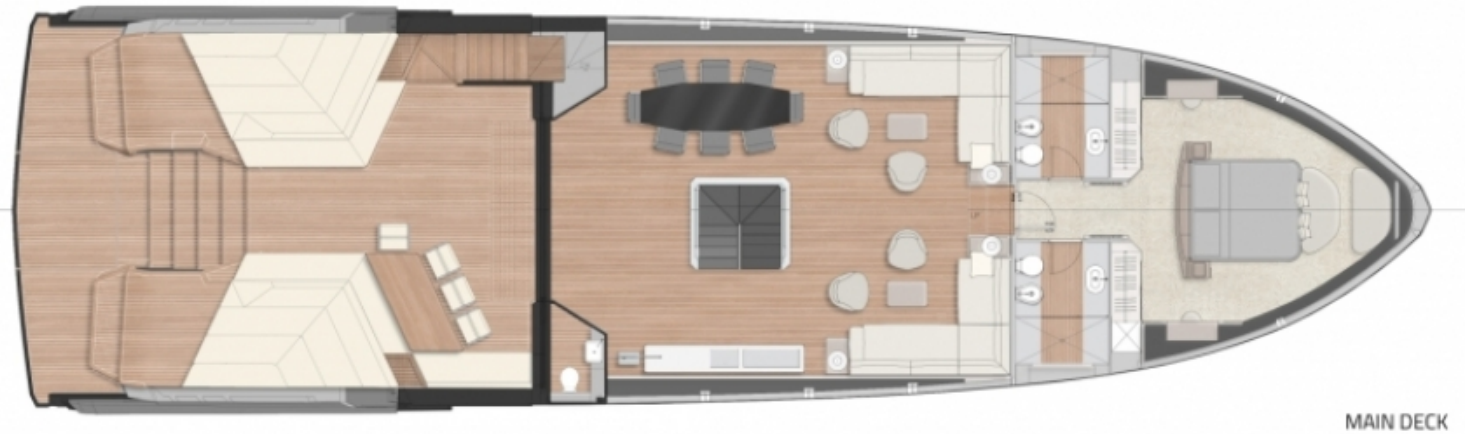

27.05 M / 88'75"

27.05 M / 88'75"

UPPER DECK

27.05 M / 88'75"

UPPER DECK DINING OPTION

27.05 M / 88'75"

27.05 M / 88'75"

MAIN DECK OWNER'S SUITE OPTION

27.05 M / 88'75"

MAIN DECK SHOW KITCHEN OPTION 1

27.05 M / 88'75"

MAIN DECK SHOW KITCHEN OPTION 2

27.05 M / 88'75"

MAIN DECK ENTERTAINMENT OPTION 1

27.05 M / 88'75"

MAIN DECK ENTERTAINMENT OPTION 2