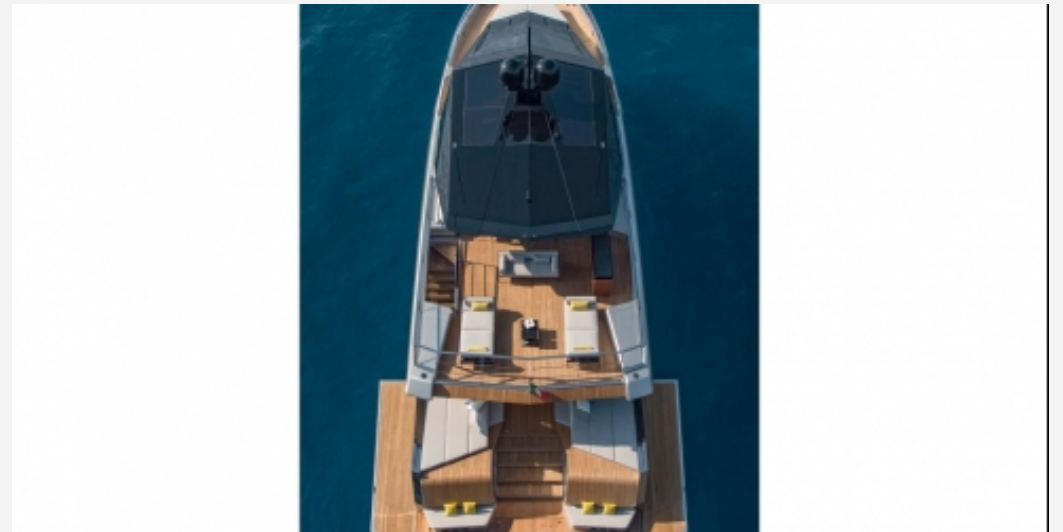

27.05 M / 88'75"